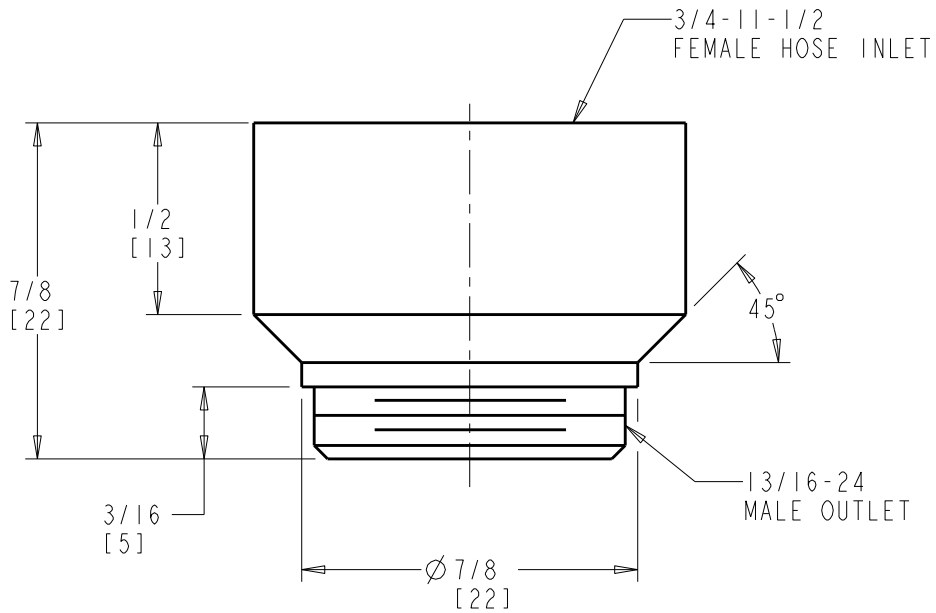

FITTING NO.

K3JKABCP

SUBMITTED MODEL NO.

SUBMITTED AS SHOWN

SUBMITTED AS NOTED

SEE ATTACHED FOR
SUBMITTED MODIFICATION

JOB NAME

ITEM NO.

DIMENSIONS ARE IN INCHES AND [MILLIMETERS].

TECHNICAL DATA

- SPOUT OUTLET ADAPTER
- FINISH: CHROME PLATE

ROUGHING IN DIMENSIONS MAY VARY AND ARE SUBJECT TO CHANGE. NO RESPONSIBILITY IS ASSUMED FOR USE OF SUPERCEDED OR VOIDED DATA.