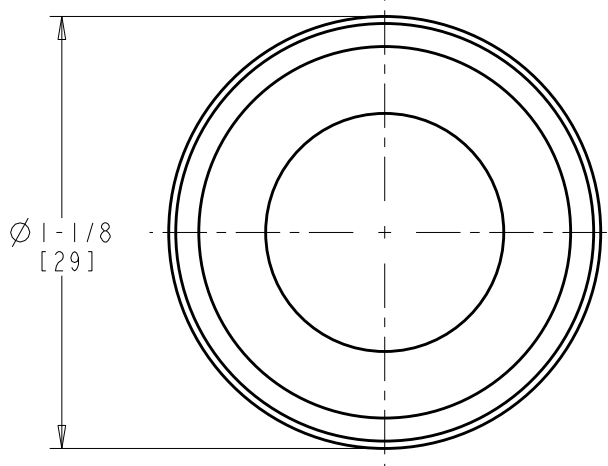

FITTING NO.

K3JKABCP

SUBMITTED MODEL NO.

SUBMITTED AS SHOWN

SUBMITTED AS NOTED

SEE ATTACHED FOR
SUBMITTED MODIFICATION

JOB NAME

ITEM NO.

DIMENSIONS ARE IN INCHES AND [MILLIMETERS].

TECHNICAL DATA

- SPOUT OUTLET ADAPTER
- FINISH: CHROME PLATE

ROUGHING IN DIMENSIONS MAY VARY AND ARE SUBJECT TO CHANGE. NO RESPONSIBILITY IS ASSUMED FOR USE OF SUPERCEDED OR VOIDED DATA.