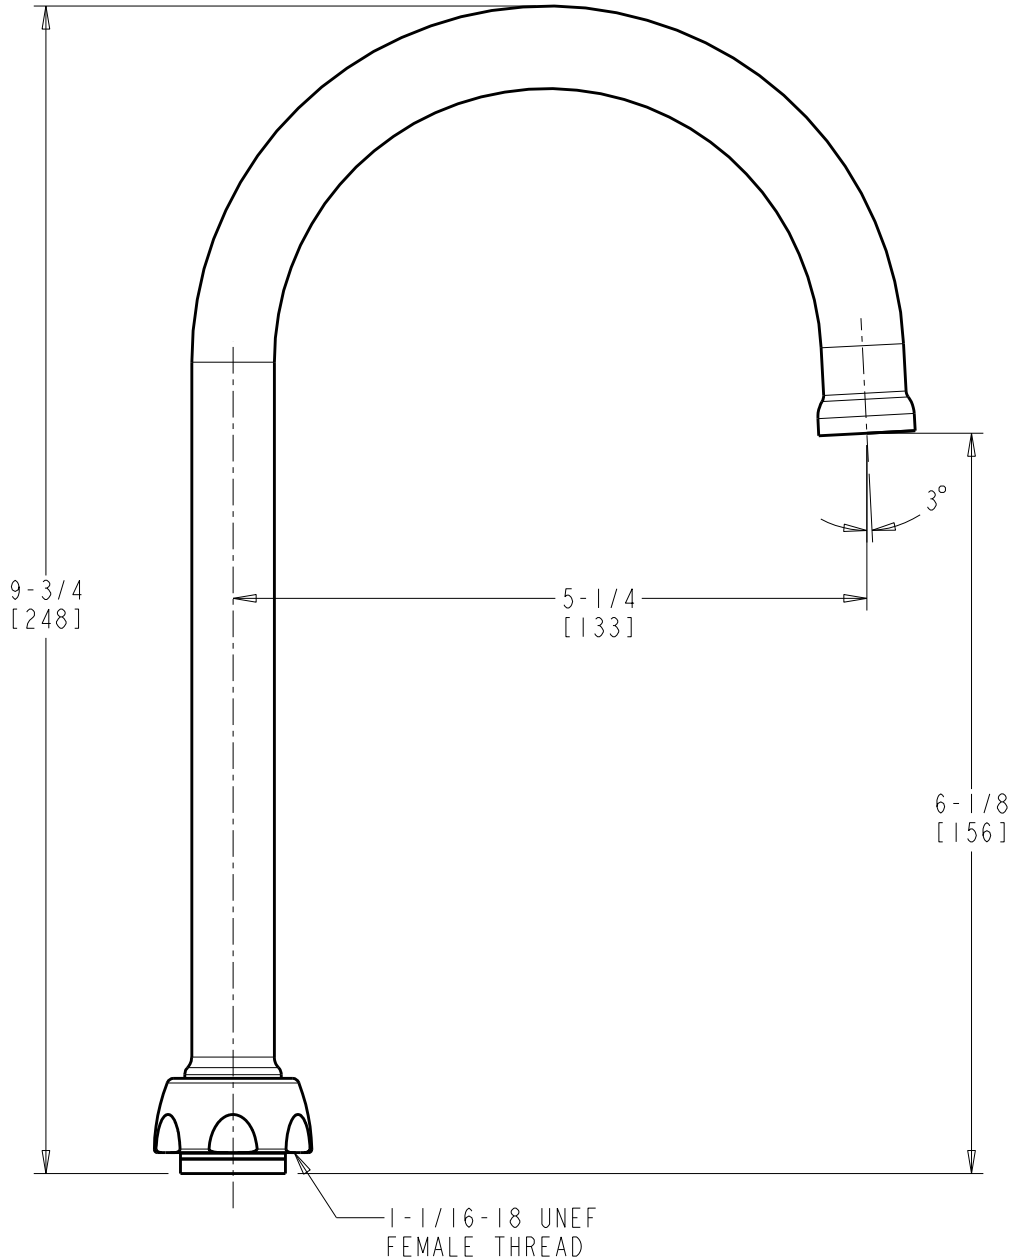

BY: JAR

DATE: 02-08-24

CHK: *SJD*

REV:

FITTING NO.

GN2FC3JKABCP

SUBMITTED MODEL NO.

SUBMITTED AS SHOWN

SUBMITTED AS NOTED

SEE ATTACHED FOR
SUBMITTED MODIFICATION

JOB NAME

ITEM NO.

DIMENSIONS ARE IN INCHES AND [MILLIMETERS].

TECHNICAL DATA

- SEE SPECIFICATION SHEET

ROUGHING IN DIMENSIONS MAY VARY AND ARE SUBJECT TO CHANGE. NO RESPONSIBILITY IS ASSUMED FOR USE OF SUPERCEDED OR VOIDED DATA.