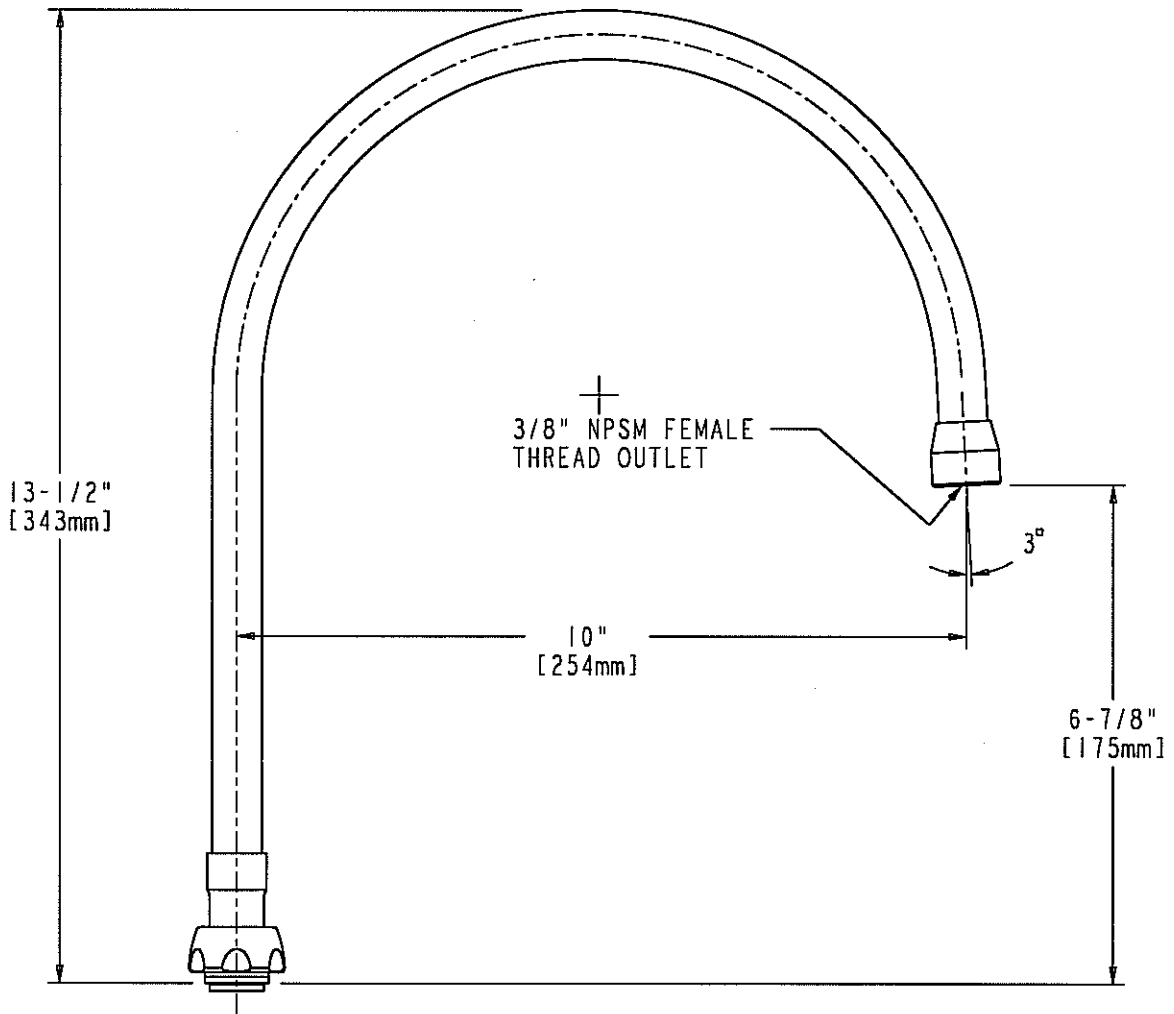

ROUGHING IN DIMENSIONS MAY VARY AND ARE SUBJECT TO CHANGE. NO RESPONSIBILITY IS ASSUMED FOR USE OF SUPERCEDED OR VOIDED DATA. (0192-1)

2100 SOUTH CLEARWATER DRIVE  
DES PLAINES, ILLINOIS 60018-5999

FITTING NO.
GNI0BSWG
SUBMITTED MODEL NO.

JOB NAME

ITEM NO.

SUBMITTED AS SHOWN	
SUBMITTED AS NOTED	
SEE ATTACHED FOR SUBMITTED MODIFICATION	

DIMENSIONS IN INCHES AND [MILLIMETERS].

TECHNICAL DATA

- SWING GOOSENECK SPOUT
- POLISHED CHROME FINISH OR AS SPECIFIED