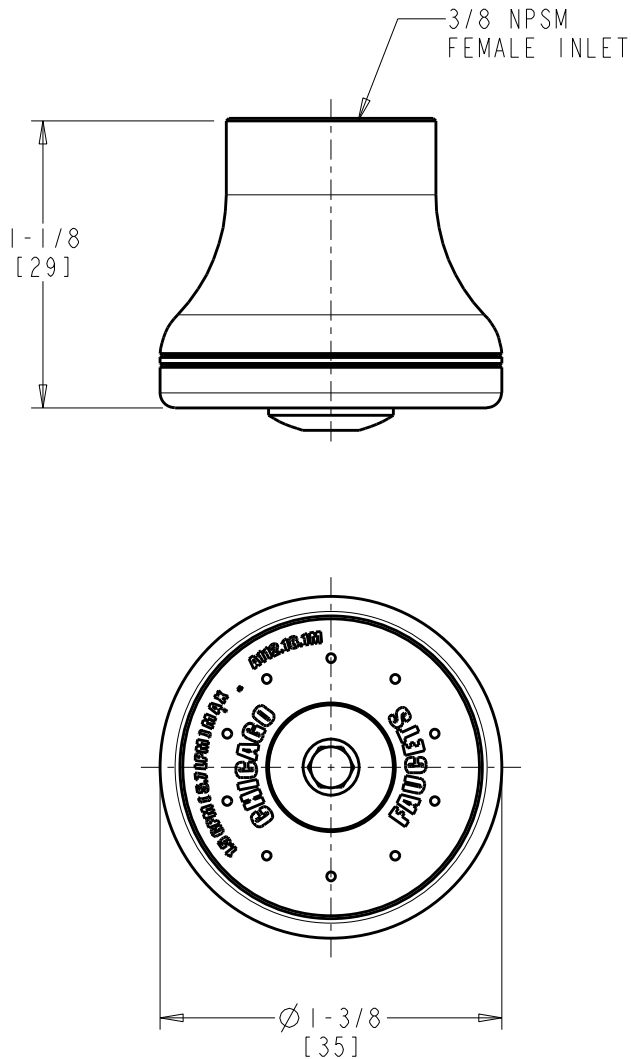

ROUGH-IN

BY: JAR

DATE: 05-27-15

CHK: *JAR*

REV:

FITTING NO.

E4FJKABCP
E4FJKABRCF

SUBMITTED MODEL NO.

SUBMITTED AS SHOWN

SUBMITTED AS NOTED

SEE ATTACHED FOR
SUBMITTED MODIFICATION

JOB NAME

ITEM NO.

DIMENSIONS ARE IN INCHES AND [MILLIMETERS].

TECHNICAL DATA

- SEE SPECIFICATION SHEET

ROUGHING IN DIMENSIONS MAY VARY AND ARE SUBJECT TO CHANGE. NO RESPONSIBILITY IS ASSUMED FOR USE OF SUPERCEDED OR VOIDED DATA.