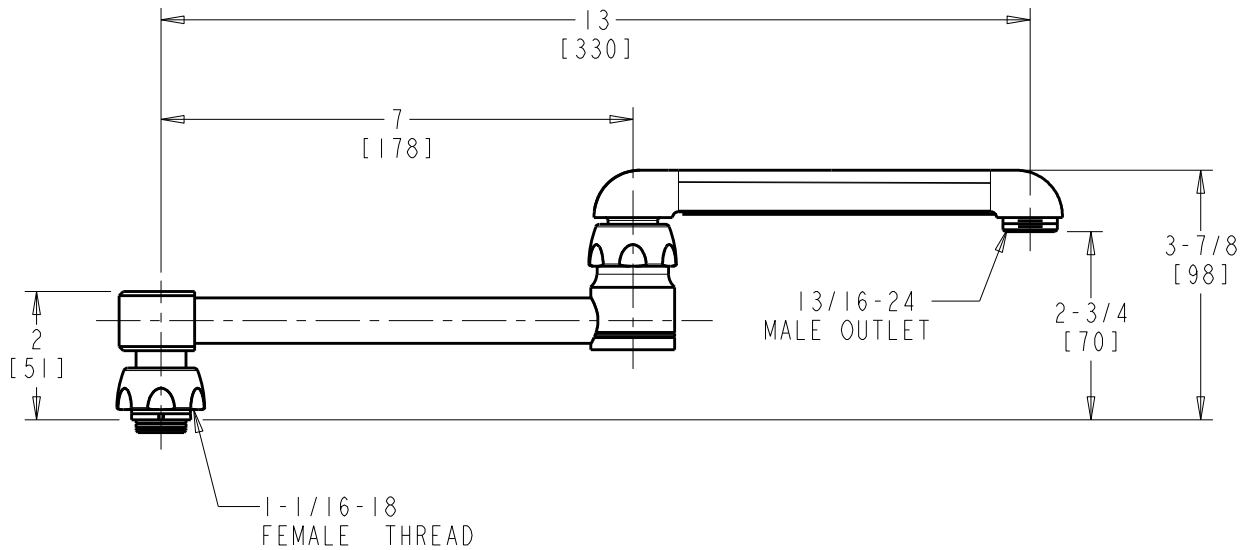

JOB NAME

ITEM NO.

DIMENSIONS ARE IN INCHES AND [MILLIMETERS].

TECHNICAL DATA

- DOUBLE JOINTED SWING SPOUT
- LESS OUTLET
- FINISH: CHROME PLATE

ROUGHING IN DIMENSIONS MAY VARY AND ARE SUBJECT TO CHANGE. NO RESPONSIBILITY IS ASSUMED FOR USE OF SUPERCEDED OR VOIDED DATA.