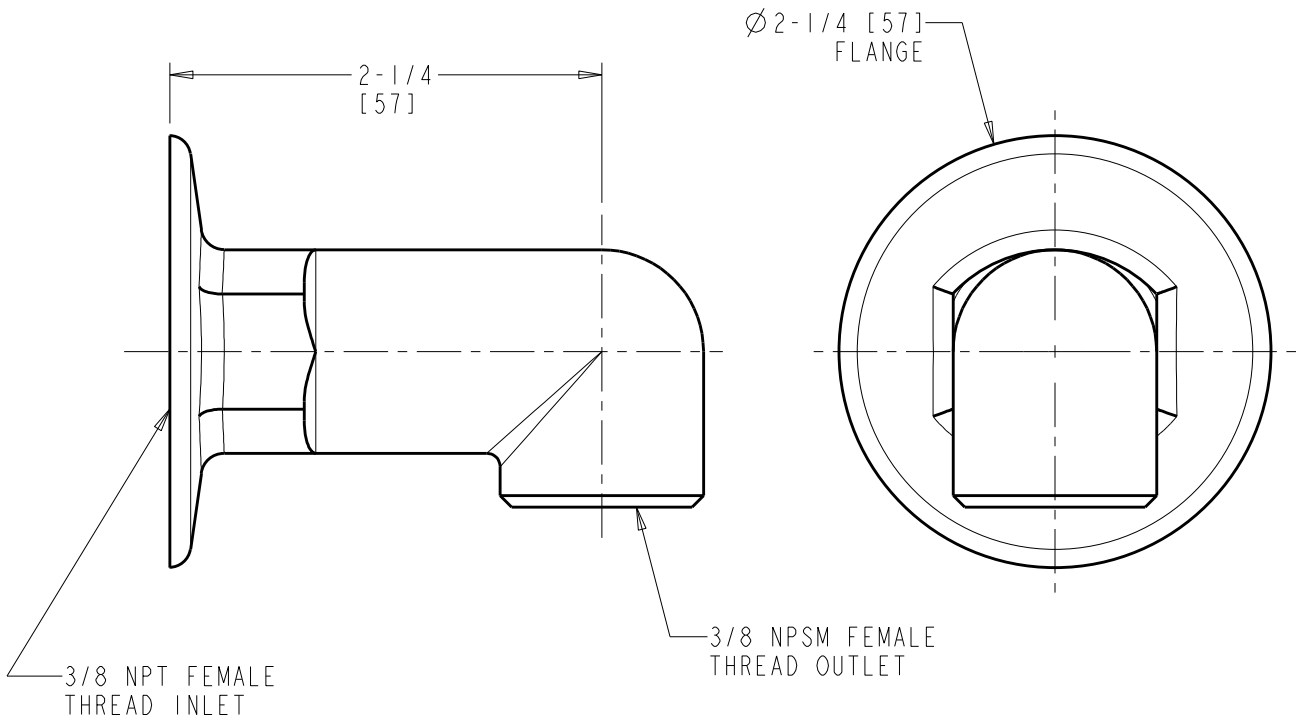

**ROUGH-IN**

FITTING NO.

**988-LEO**

SUBMITTED MODEL NO.

BY: JAR

DATE: 02-10-15

CHK: *JAR*

REV:

SUBMITTED AS SHOWN

SUBMITTED AS NOTED

SEE ATTACHED FOR  
SUBMITTED MODIFICATION

JOB NAME

ITEM NO.

DIMENSIONS ARE IN INCHES AND [MILLIMETERS].

**TECHNICAL DATA**

- WALL MOUNTED FLANGE
- FINISH: CHROME PLATE

ROUGHING IN DIMENSIONS MAY VARY AND ARE SUBJECT TO CHANGE. NO RESPONSIBILITY IS ASSUMED FOR USE OF SUPERCEDED OR VOIDED DATA.