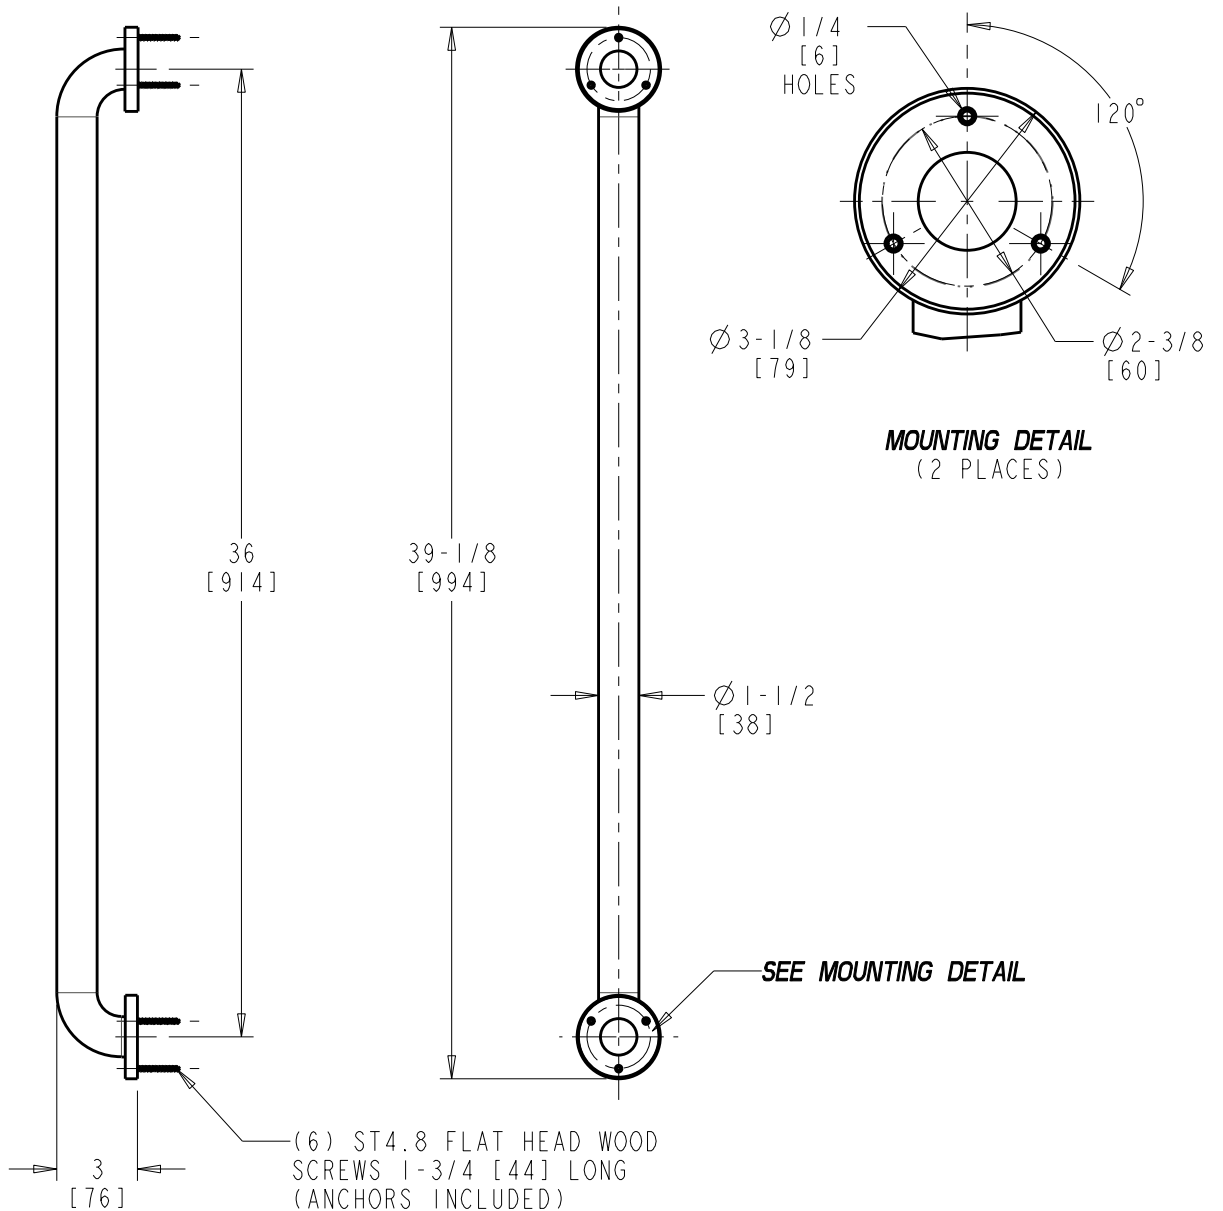

CHICAGO FAUCETS
 a Geberit company

2100 South Clearwater Drive
 Des Plaines, IL 60018
 Phone: 847-803-5000
 Fax: 847-803-5454
 www.chicagofaucets.com

ROUGH-IN

FITTING NO.

9800-036CP

SUBMITTED MODEL NO.

BY: SID

ITEM NO.

DIMENSIONS ARE IN INCHES AND [MILLIMETERS].

TECHNICAL DATA

- SEE SPESIFICATION SHEET

ROUGHING IN DIMENSIONS MAY VARY AND ARE SUBJECT TO CHANGE. NO RESPONSIBILITY IS ASSUMED FOR USE OF SUPERCEDED OR VOIDED DATA.