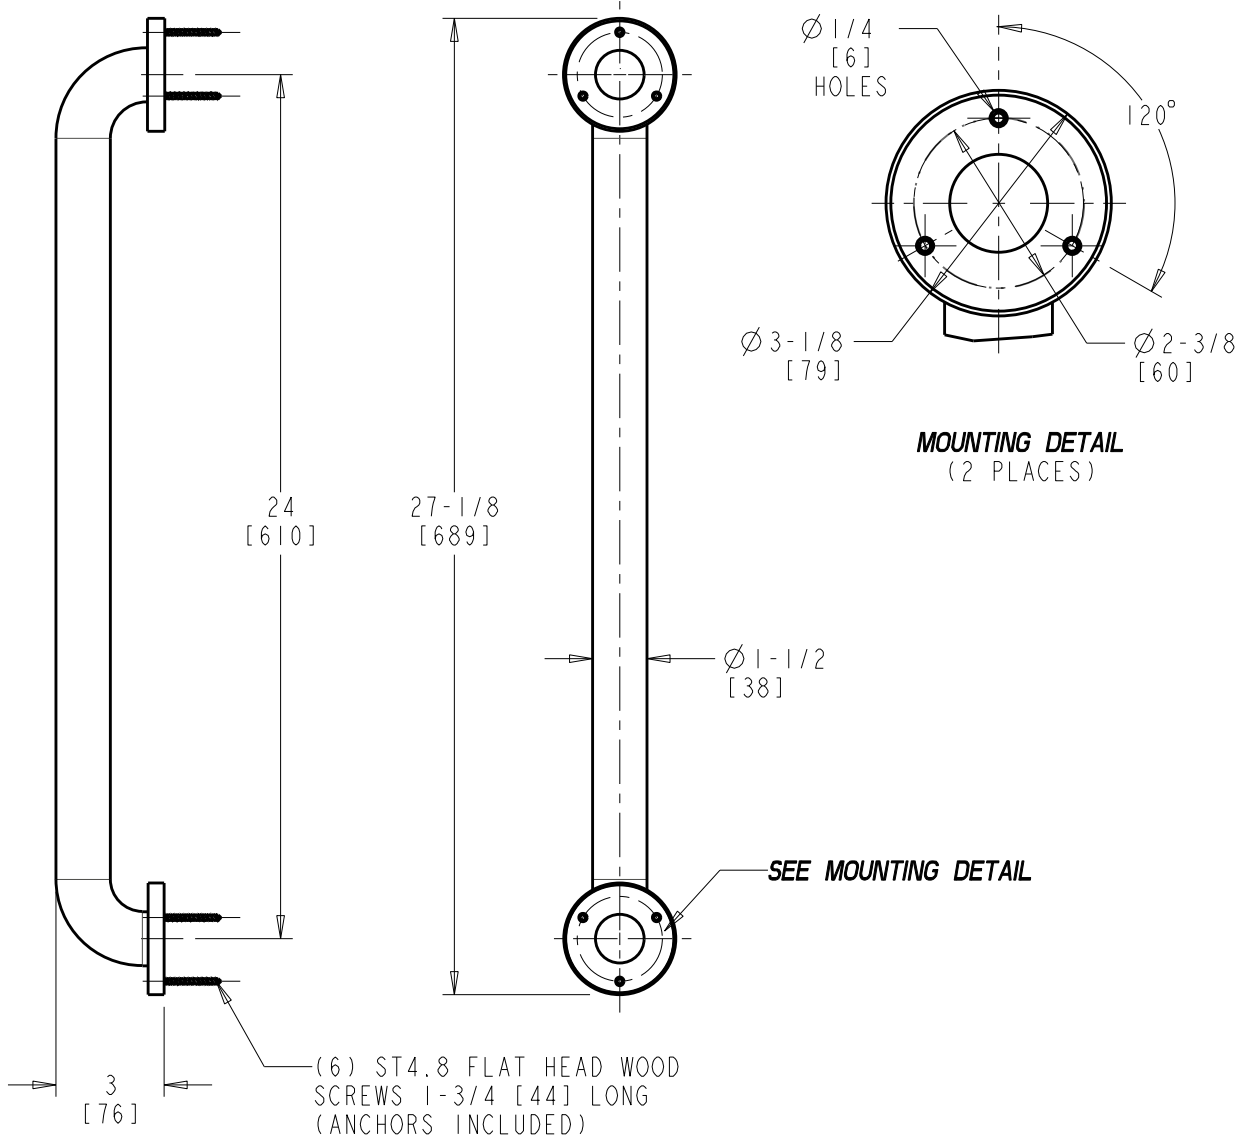

ROUGH-IN

FITTING NO.

9800-024CP

SUBMITTED MODEL NO.

BY: SID

DATE: 01-08-15

CHK: *DR*

REV:

SUBMITTED AS SHOWN

SUBMITTED AS NOTED

SEE ATTACHED FOR
 SUBMITTED MODIFICATION

JOB NAME

ITEM NO.

DIMENSIONS ARE IN INCHES AND [MILLIMETERS].

TECHNICAL DATA

- SEE SPESIFICATION SHEET

ROUGHING IN DIMENSIONS MAY VARY AND ARE SUBJECT TO CHANGE. NO RESPONSIBILITY IS ASSUMED FOR USE OF SUPERCEDED OR VOIDED DATA.