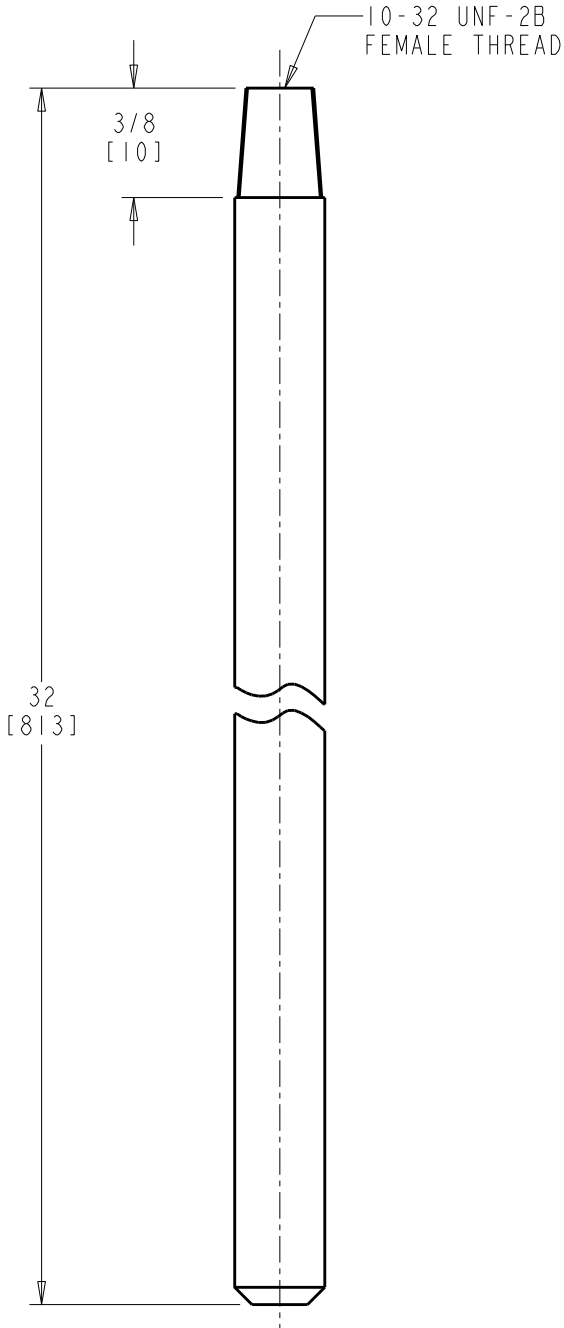

BY: SID

DATE: 12-09-22

CHK: *gme*

REV:

FITTING NO.

957-201JKRCF

SUBMITTED MODEL NO.

SUBMITTED AS SHOWN

SUBMITTED AS NOTED

SEE ATTACHED FOR
SUBMITTED MODIFICATION

JOB NAME

ITEM NO.

DIMENSIONS ARE IN INCHES AND [MILLIMETERS].

TECHNICAL DATA

- SEE SPECIFICATION SHEET

ROUGHING IN DIMENSIONS MAY VARY AND ARE SUBJECT TO CHANGE. NO RESPONSIBILITY IS ASSUMED FOR USE OF SUPERCEDED OR VOIDED DATA.