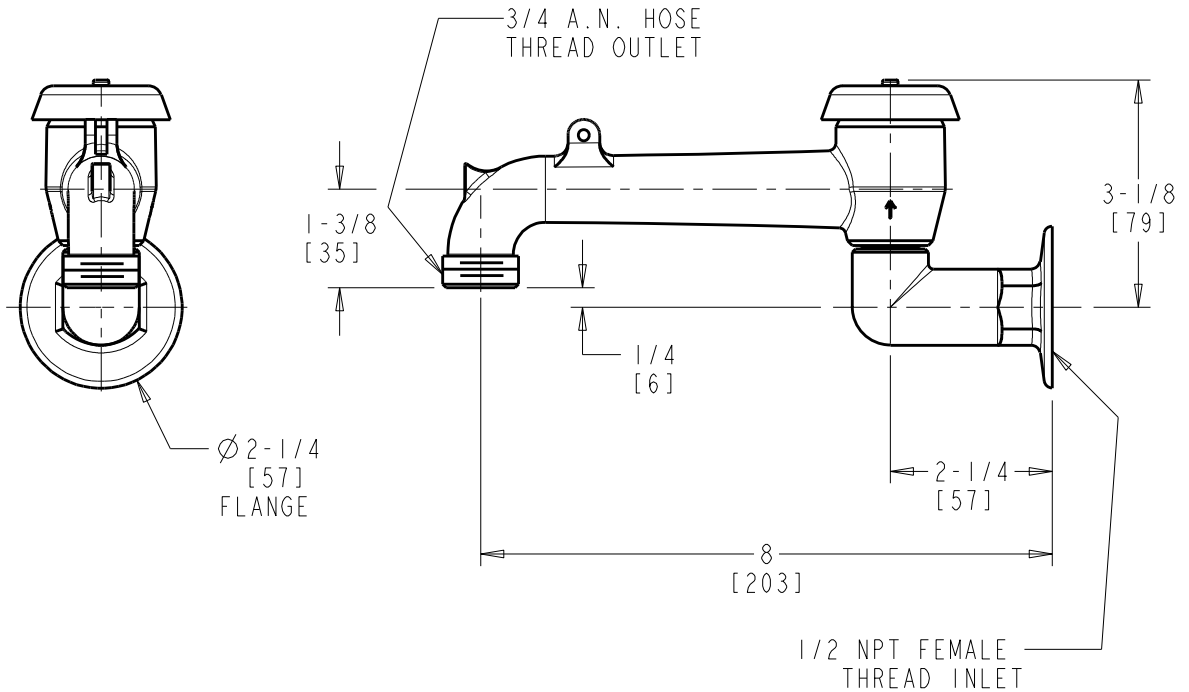

BY: JAR DATE: 04-30-10
CHK: *JAR* REV: 02-09-15

FITTING NO.

782-001KVBKCP

SUBMITTED MODEL NO.

SUBMITTED AS SHOWN

SUBMITTED AS NOTED

SEE ATTACHED FOR
SUBMITTED MODIFICATION

JOB NAME

ITEM NO.

DIMENSIONS ARE IN INCHES AND [MILLIMETERS].

TECHNICAL DATA

- RIGID CAST SPOUT WITH WALL FLANGE AND PAIL HOOK
- ATMOSPHERIC VACUUM BREAKER
- FINISH: CHROME PLATE

ROUGHING IN DIMENSIONS MAY VARY AND ARE SUBJECT TO CHANGE. NO RESPONSIBILITY IS ASSUMED FOR USE OF SUPERCEDED OR VOIDED DATA.