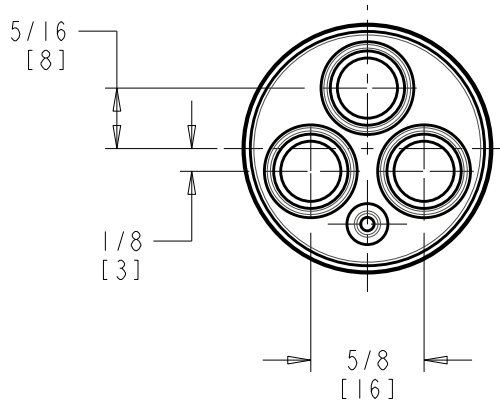

SUBMITTED AS SHOWN

SUBMITTED AS NOTED

SEE ATTACHED FOR
 SUBMITTED MODIFICATION

JOB NAME

ITEM NO.

DIMENSIONS ARE IN INCHES AND [MILLIMETERS].

TECHNICAL DATA

- SEE SPECIFICATION SHEET

ROUGHING IN DIMENSIONS MAY VARY AND ARE SUBJECT TO CHANGE. NO RESPONSIBILITY IS ASSUMED FOR USE OF SUPERCEDED OR VOIDED DATA.