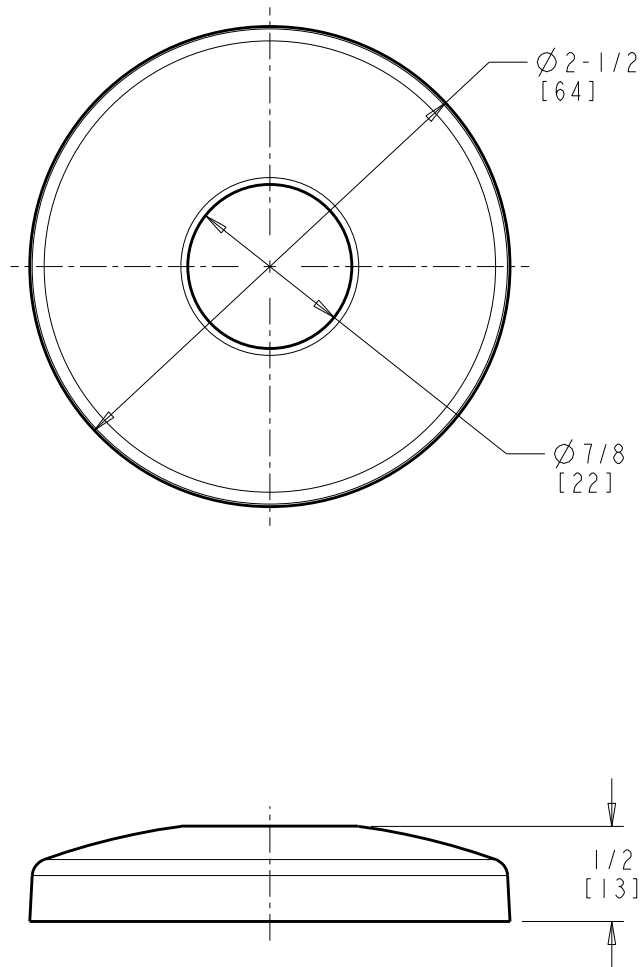

SEE ATTACHED FOR
SUBMITTED MODIFICATION

JOB NAME

ITEM NO.

DIMENSIONS ARE IN INCHES AND [MILLIMETERS].

TECHNICAL DATA

- WALL FLANGE

ROUGHING IN DIMENSIONS MAY VARY AND ARE SUBJECT TO CHANGE. NO RESPONSIBILITY IS ASSUMED FOR USE OF SUPERCEDED OR VOIDED DATA.