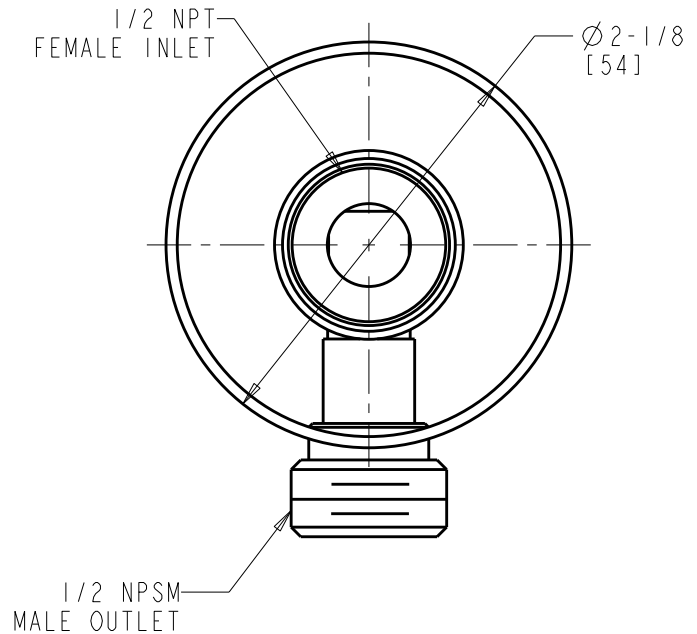

FITTING NO.

622-001CP

BY: SID

DATE: 01-09-15

SUBMITTED MODEL NO.

CHK: *AR*

REV:

SUBMITTED AS SHOWN

SUBMITTED AS NOTED

SEE ATTACHED FOR
SUBMITTED MODIFICATION

JOB NAME

ITEM NO.

DIMENSIONS ARE IN INCHES AND [MILLIMETERS].

TECHNICAL DATA

- SEE SPECIFICATION SHEET

ROUGHING IN DIMENSIONS MAY VARY AND ARE SUBJECT TO CHANGE. NO RESPONSIBILITY IS ASSUMED FOR USE OF SUPERCEDED OR VOIDED DATA.