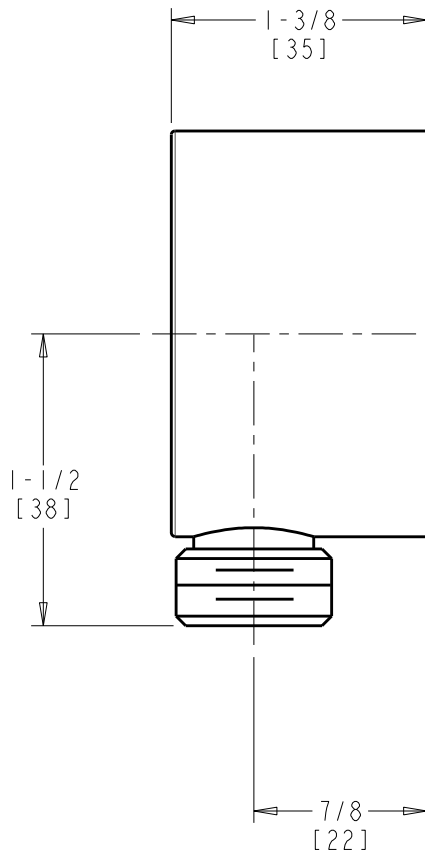

FITTING NO.

622-001CP

BY: SID

DATE: 01-09-15

SUBMITTED MODEL NO.

CHK: *AR*

REV:

SUBMITTED AS SHOWN

SUBMITTED AS NOTED

SEE ATTACHED FOR
SUBMITTED MODIFICATION

JOB NAME

ITEM NO.

DIMENSIONS ARE IN INCHES AND [MILLIMETERS].

TECHNICAL DATA

- SEE SPECIFICATION SHEET

ROUGHING IN DIMENSIONS MAY VARY AND ARE SUBJECT TO CHANGE. NO RESPONSIBILITY IS ASSUMED FOR USE OF SUPERCEDED OR VOIDED DATA.