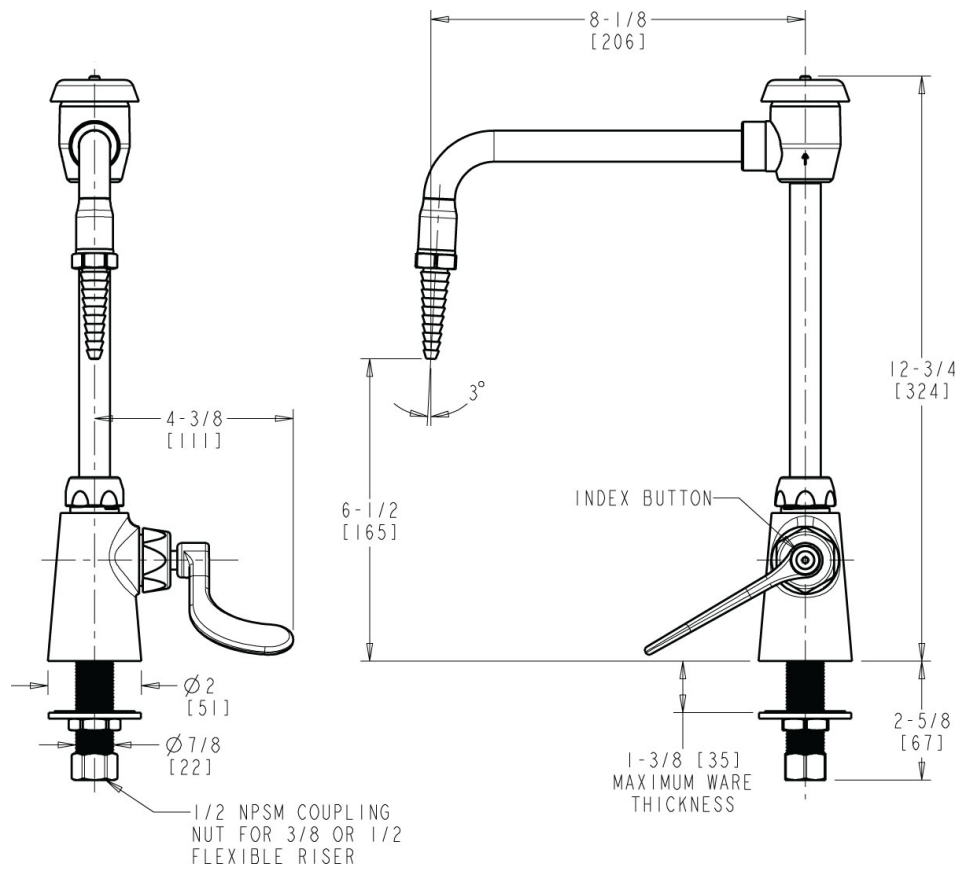

Engineer \_\_\_\_\_

Contractor \_\_\_\_\_

Submitted as Shown       Submitted with Variations

Date \_\_\_\_\_

**Architect/Engineer Specification**

Chicago Faucets No. LWS1-B15-F Deck-mounted single-inlet water faucet, right-hand control, polished chrome finish. Single-hole mount. 8" rigid/swing gooseneck spout with atmospheric vacuum breaker. Laboratory nozzle with 10 serrations for laboratory hose. Ceramic quarter-turn operating cartridge, right-hand turn. 4" wristblade handle.