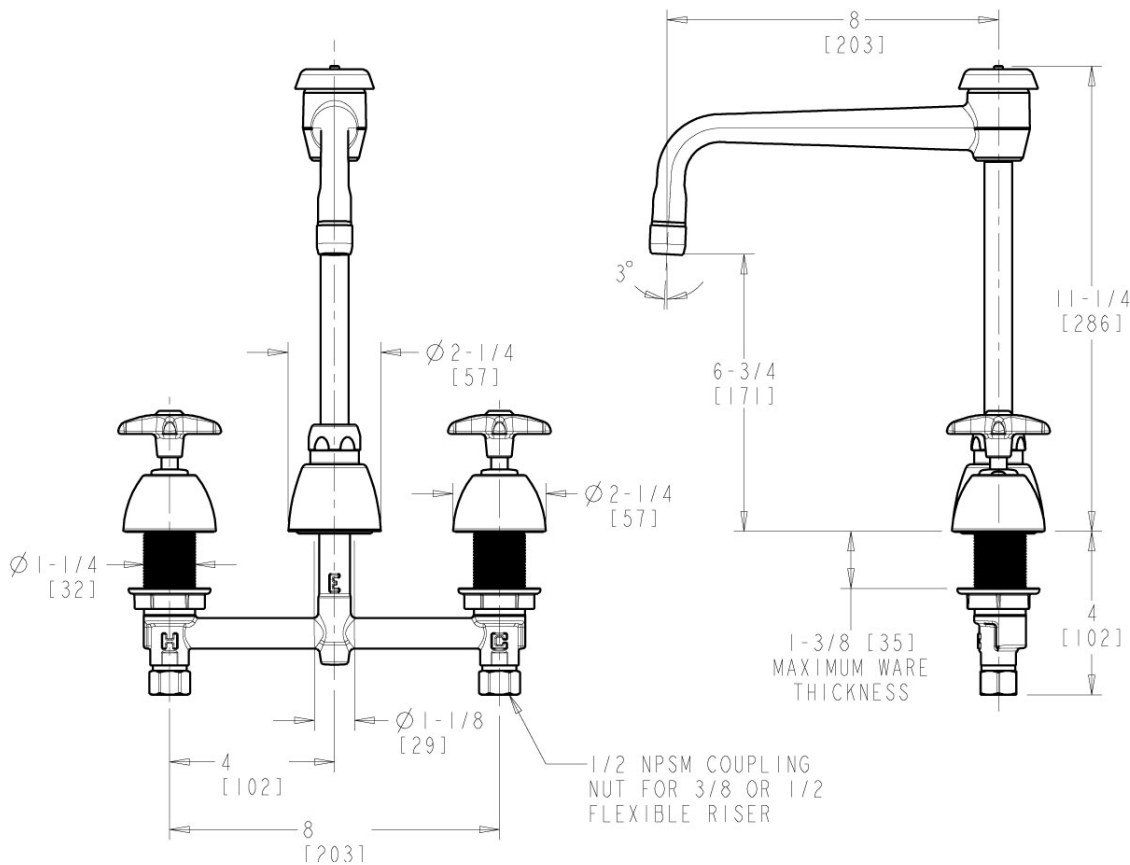

L Series Lab Fittings

LWM2-A21-F

Product Type

Concealed deck-mount, dual-inlet water faucet, 8" centers

Features & Specifications

- 8" fixed centers
- 8" rigid/swing gooseneck spout with atmospheric vacuum breaker
- Pressure compensating Softflo aerator with adapter 2.2 GPM
- Vandal Proof 2-1/2" cross handle with index button
- Slow compression operating cartridge, left-hand
- Complies with the requirements of the Buy American Act of 1933.

Contractor _____

Submitted as Shown

Submitted with Variations

Date _____

Architect/Engineer Specification

Chicago Faucets No. LWM2-A21-F Concealed deck-mount, dual-inlet water faucet, 8" centers, polished chrome finish. 8" fixed centers. 8" rigid/swing gooseneck spout with atmospheric vacuum breaker. Pressure compensating Softflo aerator with adapter, 2.2 GPM. Slow compression operating cartridge, left-hand turn. 2-1/2" cross handles with index buttons.