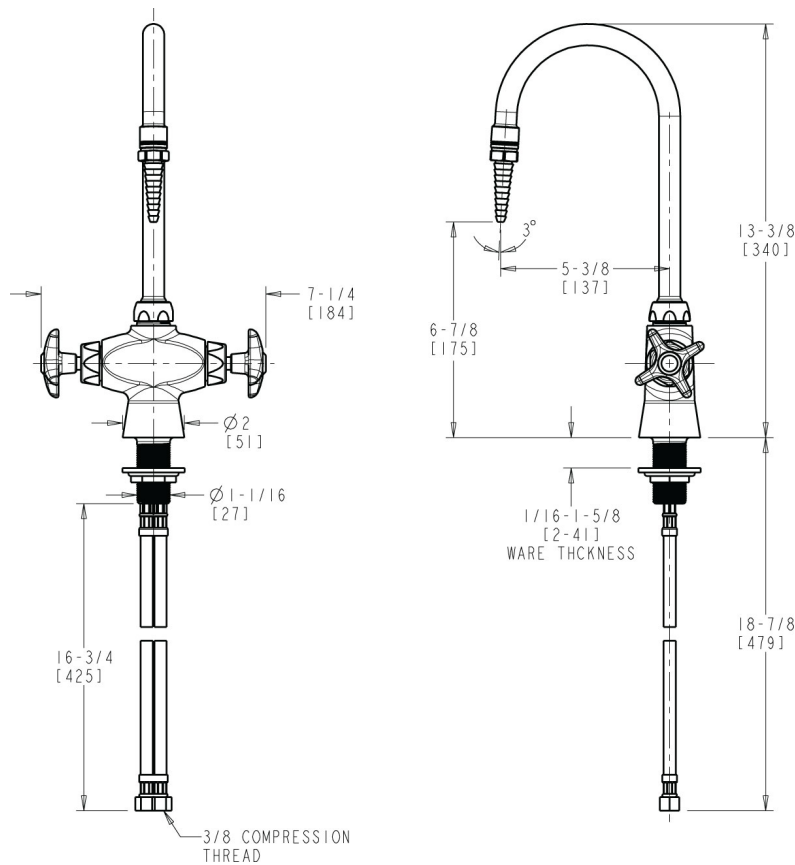

### Product Type

---

Deck-mounted, dual-inlet water faucet, single-hole mounting

### Features & Specifications

---

- Single-hole
- 5-1/4" rigid/swing gooseneck spout
- Laboratory nozzle with 10 serrations for laboratory hose
- Vandal Proof 2-1/2" cross handle with index button
- Ceramic 1/4-turn operating cartridge, left-hand
- Ceramic 1/4-turn operating cartridge, right-hand
- Complies with the requirements of the Buy American Act of 1933.

Engineer \_\_\_\_\_

Contractor \_\_\_\_\_

Submitted as Shown       Submitted with Variations

Date \_\_\_\_\_

**Architect/Engineer Specification**

Chicago Faucets No. LWM1-B11-A Deck-mounted, dual-inlet water faucet, single-hole mounting, polished chrome finish. Single-hole mount. 5-1/4" rigid/swing gooseneck spout. Laboratory nozzle with 10 serrations for laboratory hose. Ceramic quarter-turn operating cartridges. 2-1/2" cross handles with index buttons.