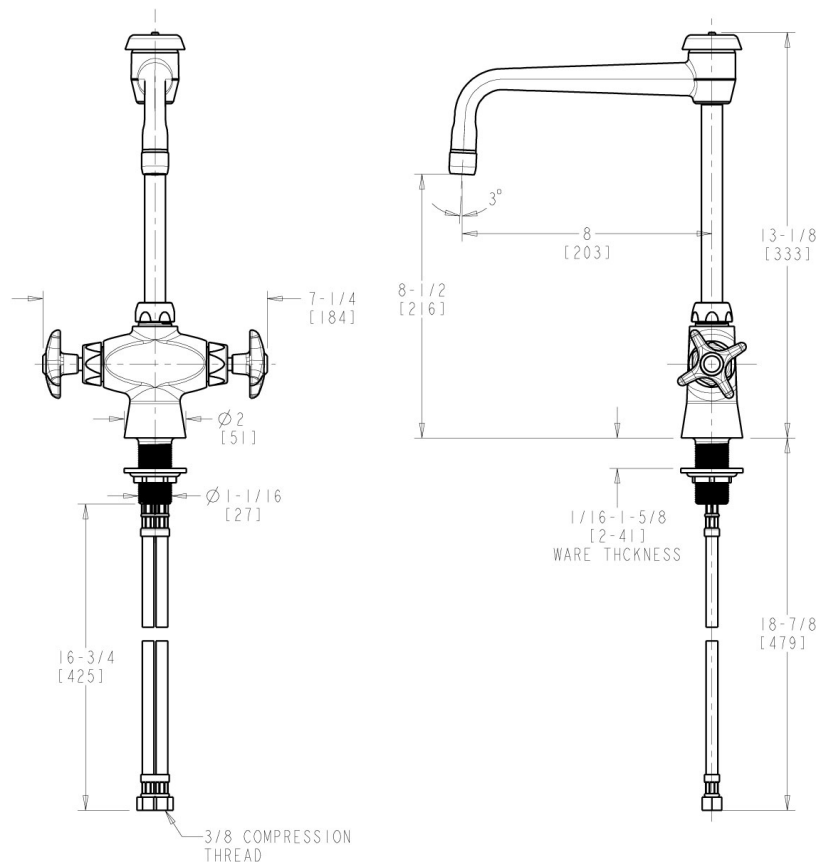

### Product Type

Deck-mounted, dual-inlet water faucet, single-hole mounting

Contractor \_\_\_\_\_

Submitted as Shown

Submitted with Variations

Date \_\_\_\_\_

**Architect/Engineer Specification**

Chicago Faucets No. LWM1-A21-F Deck-mounted, dual-inlet water faucet, single-hole mounting, polished chrome finish. Single-hole mount. 8" rigid/swing gooseneck spout with atmospheric vacuum breaker. Pressure compensating Softflo aerator with adapter, 2.2 GPM. Slow compression operating cartridges. 2-1/2" cross handles with index buttons.