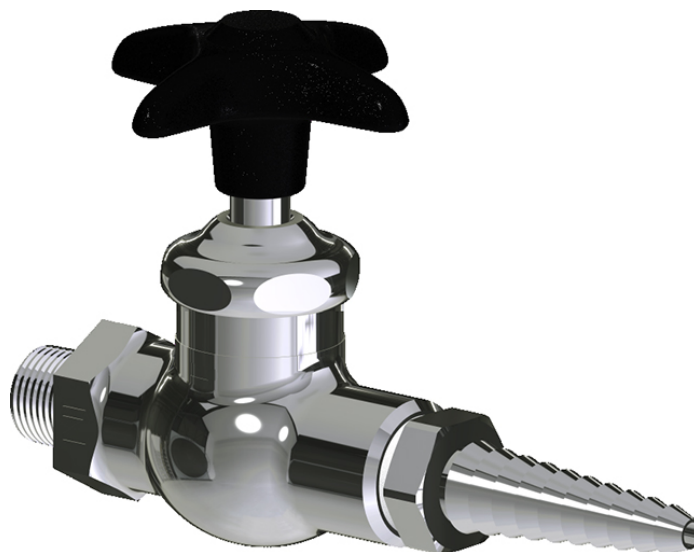

L Series Lab Fittings LSV1-A11

Product Type

Single steam valve for wall or turret mount

Features & Specifications

- Laboratory nozzle with 10 serrations for laboratory hose
- Vandal Proof 2-1/2" cross handle
- Slow compression operating steam cartridge, left-hand

Submitted as Shown Submitted with Variations

Date _____

Architect/Engineer Specification

Chicago Faucets No. LSV1-A11 Single steam valve for wall or turret mount, polished chrome finish. Laboratory nozzle with 10 serrations for laboratory hose. Slow compression operating steam cartridge, left-hand turn. 2-1/2" cross handle, black nylon. Laboratory index button, black with white letters, STM (Steam).