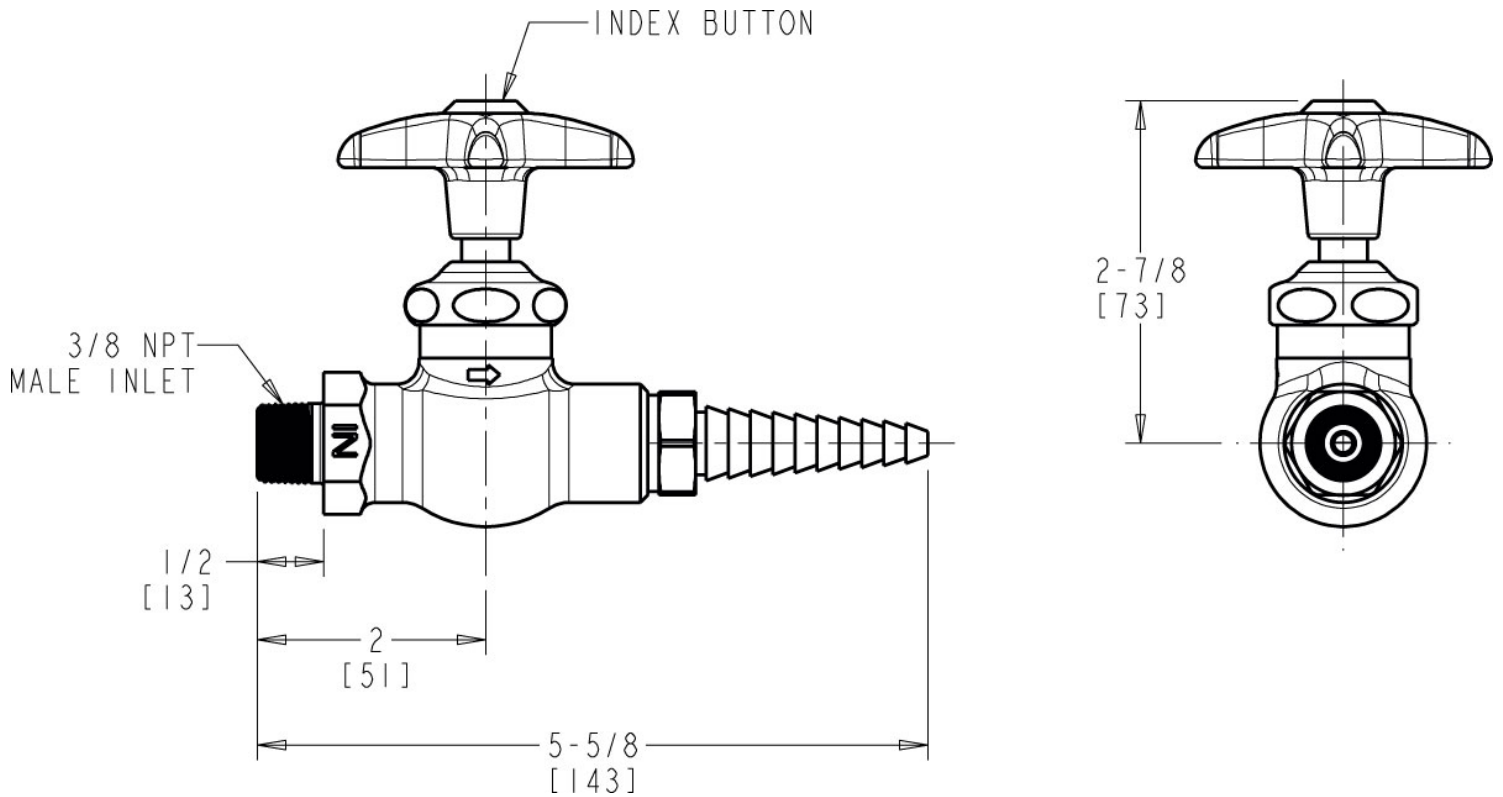

L Series Lab Fittings LSV1-A11

Product Type

Single steam valve for wall or turret mount

Features & Specifications

- Laboratory nozzle with 10 serrations for laboratory hose
- Vandal Proof 2-1/2" cross handle
- Slow compression operating steam cartridge, left-hand

Submitted as Shown Submitted with Variations

Date _____

Architect/Engineer Specification

Chicago Faucets No. LSV1-A11 Single steam valve for wall or turret mount, polished chrome finish. Laboratory nozzle with 10 serrations for laboratory hose. Slow compression operating steam cartridge, left-hand turn. 2-1/2" cross handle, black nylon. Laboratory index button, black with white letters, STM (Steam).