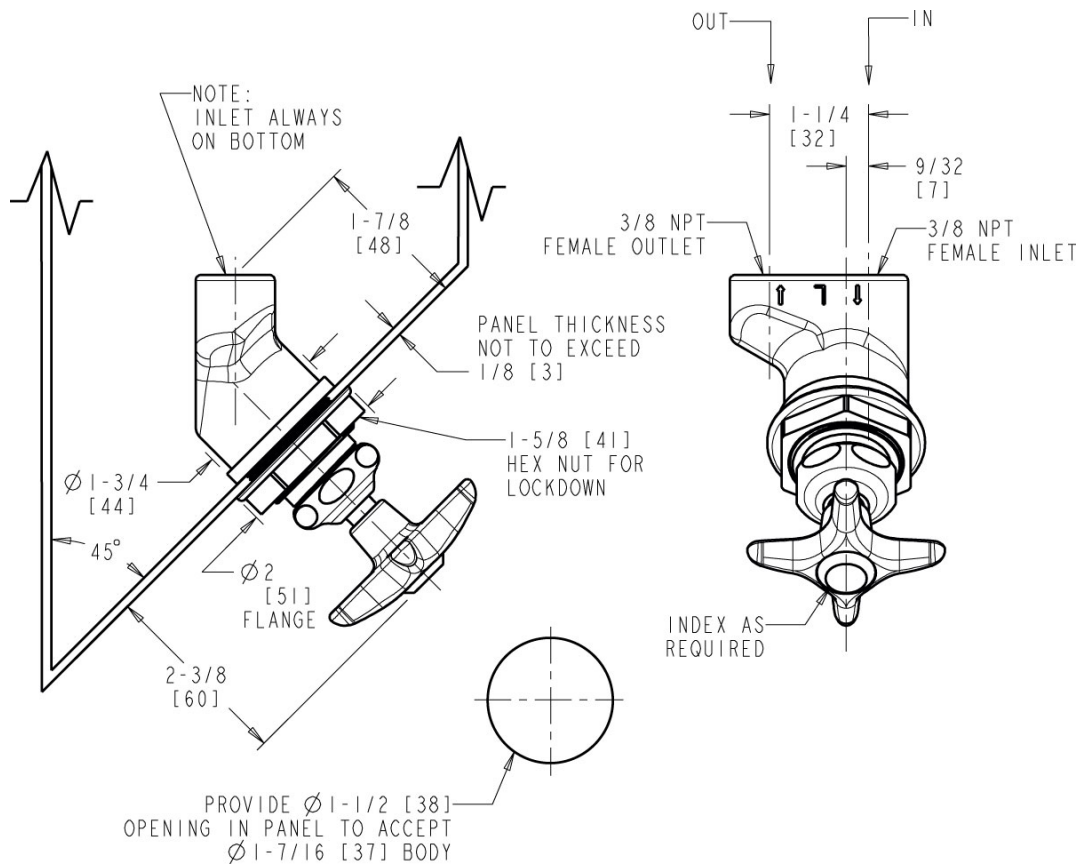

Engineer \_\_\_\_\_

Contractor \_\_\_\_\_

Submitted as Shown       Submitted with Variations

Date \_\_\_\_\_

**Architect/Engineer Specification**

Chicago Faucets No. LRV-W2-A1A Concealed valve, left-hand for 45° angle panels, polished chrome finish. Slow compression operating cartridge, left-hand turn. 2-1/2" cross handle. Laboratory index button, dark green with white letters, CW (Cold Water).