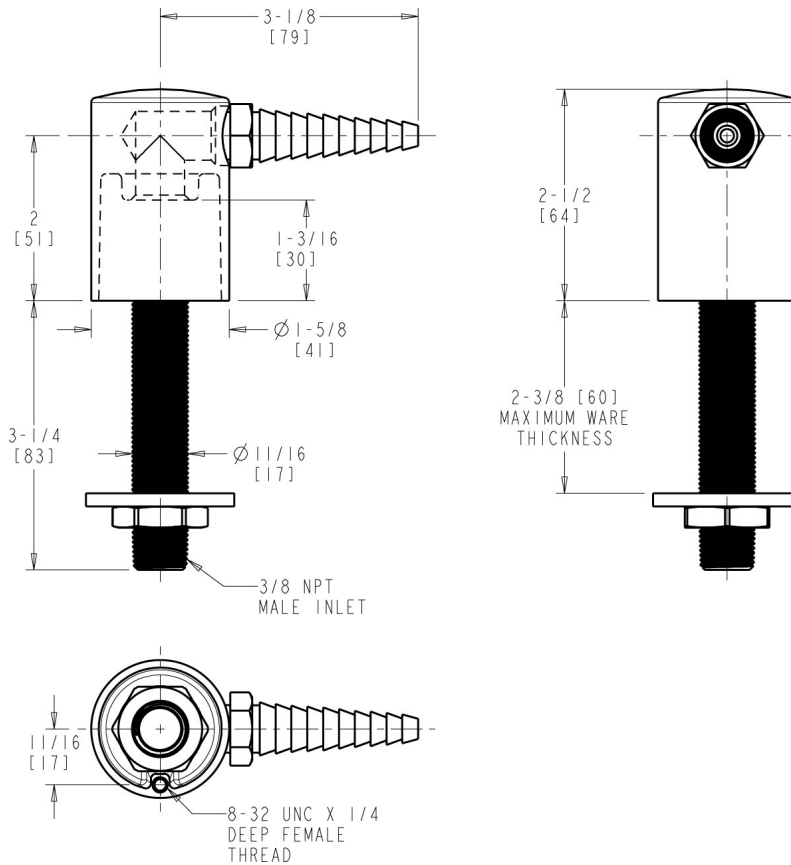

Contractor \_\_\_\_\_

Submitted as Shown       Submitted with Variations

Date \_\_\_\_\_

**Architect/Engineer Specification**

Chicago Faucets No. LRS-D01 Wall- or deck-mounted remote turret, Chrome finish. Laboratory nozzle with 10 serrations for laboratory hose.