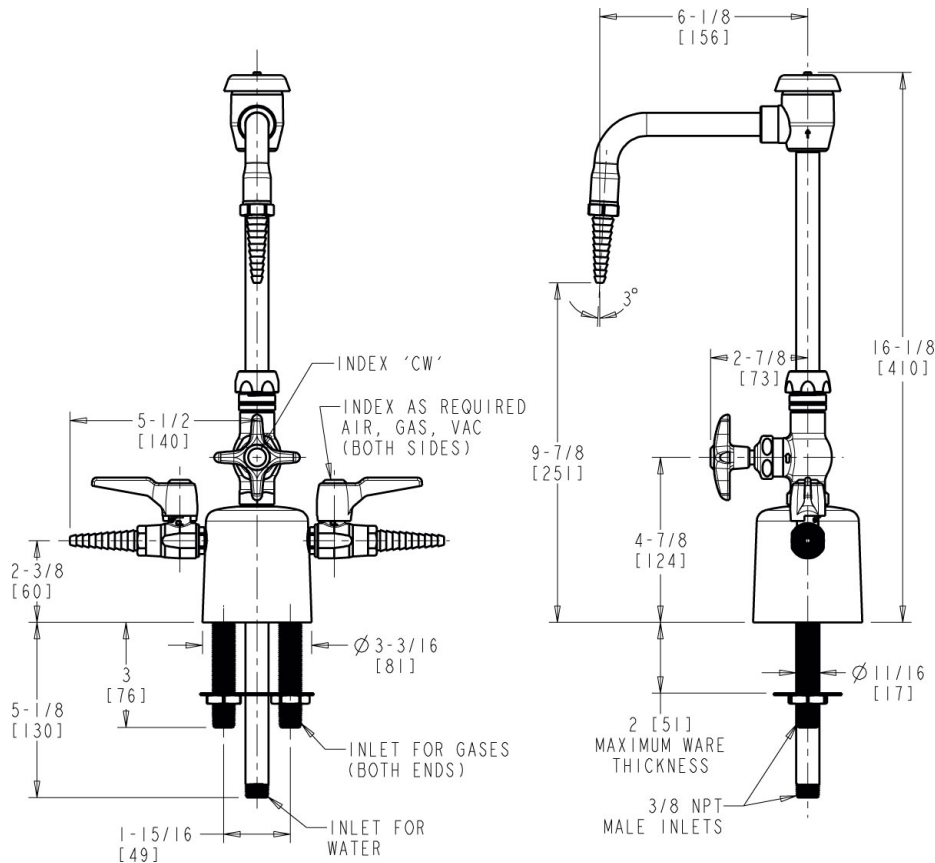

Engineer \_\_\_\_\_

Contractor \_\_\_\_\_

Submitted as Shown       Submitted with Variations

Date \_\_\_\_\_

**Architect/Engineer Specification**

Chicago Faucets No. LCF1-CC-A1B1 Deck-mounted triple service combination valve, polished chrome finish. 6" rigid/swing gooseneck spout with atmospheric vacuum breaker. Laboratory nozzle with 10 serrations for laboratory hose. Slow compression operating cartridge, left-hand turn. 2-1/2" cross handle with button indexed 'CW'. 2-1/2" cross handle with button indexed 'CW'.