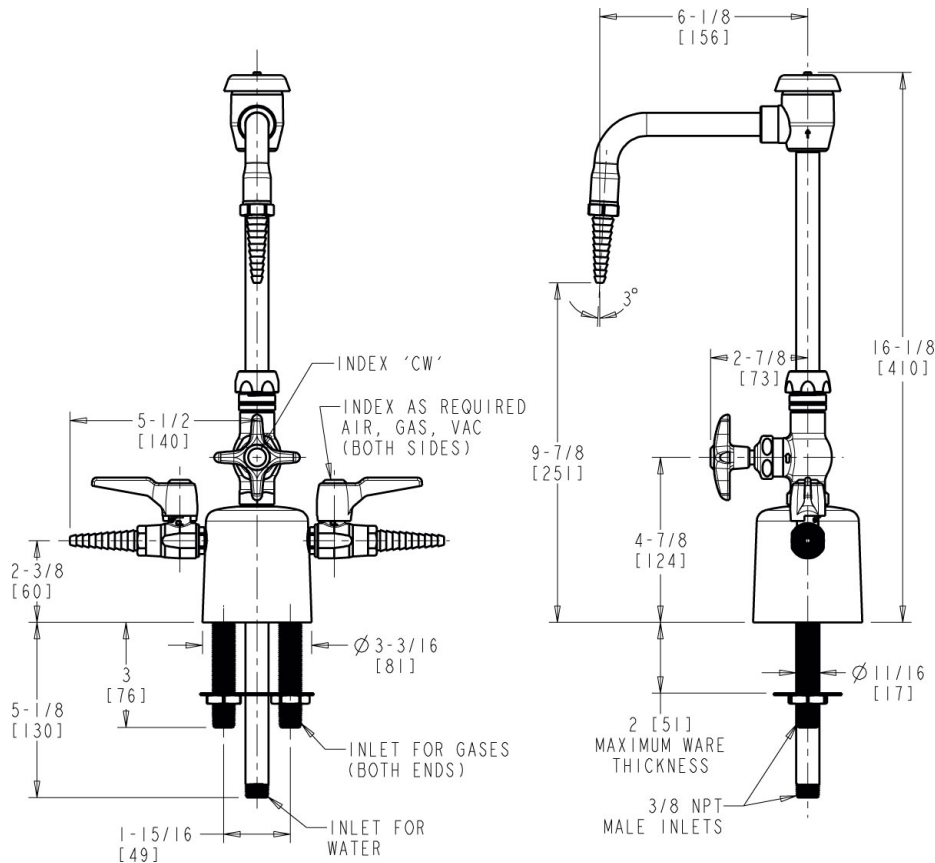

Engineer \_\_\_\_\_

Contractor \_\_\_\_\_

Submitted as Shown       Submitted with Variations

Date \_\_\_\_\_

**Architect/Engineer Specification**

Chicago Faucets No. LCF1-BB-A1B1 Deck-mounted triple service combination valve, polished chrome finish. 6" rigid/swing gooseneck spout with atmospheric vacuum breaker. Laboratory nozzle with 10 serrations for laboratory hose. Slow compression operating cartridge, left-hand turn. 2-1/2" cross handle with button indexed 'CW'. 2-1/2" cross handle with button indexed 'CW'.