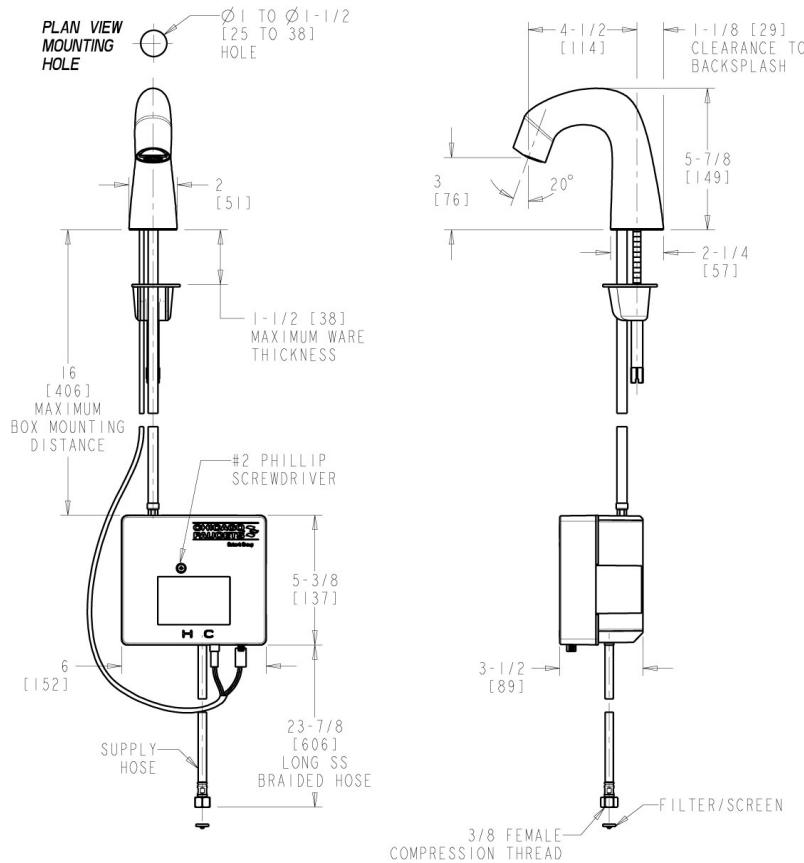

Date _____

ECAST

ECAST products are intended for installation where state laws and local codes mandate lead content levels or in any location where lead content is a concern.

2100 South Clearwater Drive
Des Plaines, IL
P: 847/803-5000
F: 847/803-5454
Technical: 800/TEC-TRUE
www.chicagofaucets.com

Architect/Engineer Specification

Chicago Faucets No. EQ-A11A-61ABCPT, EQ® Curved Series Lavatory Sink Faucet with hands-free infrared detection, single-hole deck mount. Chrome plated. 0.5 GPM (1.9 L/min) vandal-proof, pressure compensating, Econo-Flo non-aerating spray outlet. Single supply for tempered water. Powered by Long Term Power System (LTPS) - provides maintenance-free power for 15 years or more, depending on usage. Includes flexible supply hose(s). No mixer included. On-demand IR detection for hands-free actuation and maximum water savings. 10 seconds standard run time to save water in high use environments. ECAST™ construction with less than 0.25% lead content by weighted average. CALGreen compliant. This product meets ADA ANSI/ICC A117.1 requirements and is tested and certified to industry standards: ASME A112.18.1/CSA B125.1, Certified to NSF/ANSI 61, Section 9, California Health and Safety Code 116875 (AB1953-2006), Vermont Bill S.152, NSF/ANSI 372 Low Lead Content, and California Green Building Standards Code (CALGreen). Contains BLE Module MC002 FCC ID: 2AVPG-MCX