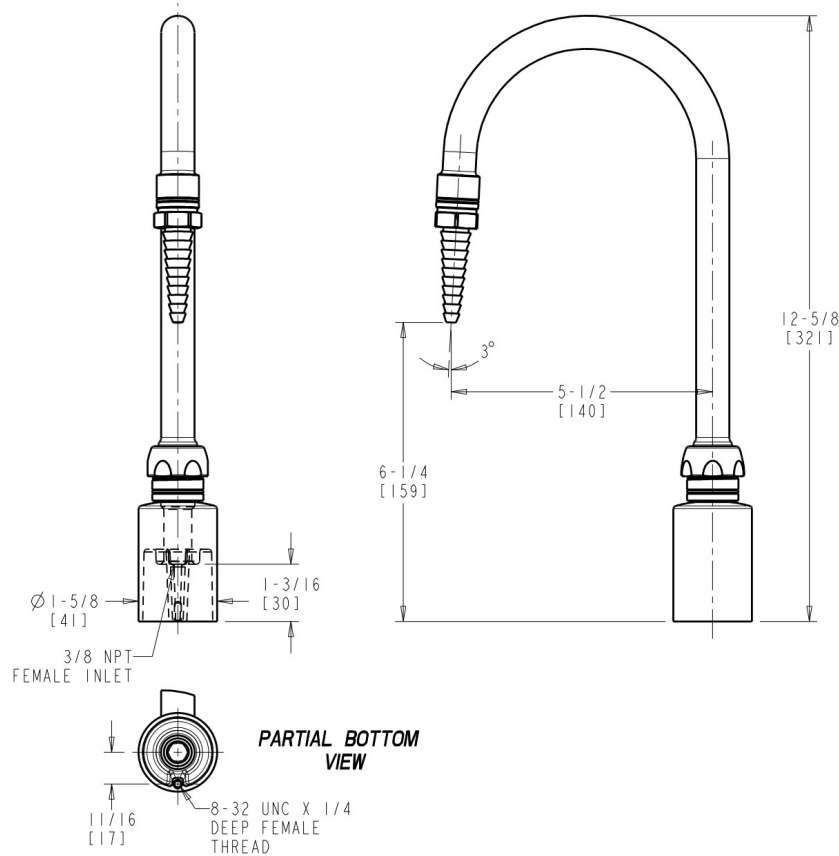

Remote Spouts 985-ACP

Product Type

Deck-mounted remote spout

Features & Specifications

- Includes laboratory turret
- 5-1/4" rigid/swing gooseneck spout
- Laboratory nozzle with 10 serrations for laboratory hose
- Complies with the requirements of the Buy American Act of 1933.

Submitted as Shown

Submitted with Variations

Date _____

Architect/Engineer Specification

Chicago Faucets No. 985-ACP, Laboratory Remote Spout, chrome plated. Rigid/swing gooseneck spout, 5-1/4" center-to-center. Serrated, full-flow laboratory nozzle. 3/8" NPT female thread inlet. This product is tested and certified to industry standards: ASME A112.18.1/CSA B125.1, and Certified to NSF/ANSI 61, Section 9.