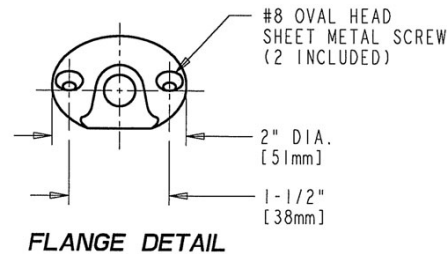

Submitted as Shown Submitted with Variations

Date _____

Architect/Engineer Specification

Chicago Faucets No. 962-VOACP, Laboratory Remote Valve, chrome plated. 2-1/2" metal, vandal-proof, cross handle with eight-point, tapered broach and button indexed "CW". Slow compression rebuildable cartridge, opens and closes 360° for fine adjustment, closes with water pressure, features square, tapered stem. 3/8"-18 NPT male thread inlet. Includes wall flange and extension rod.