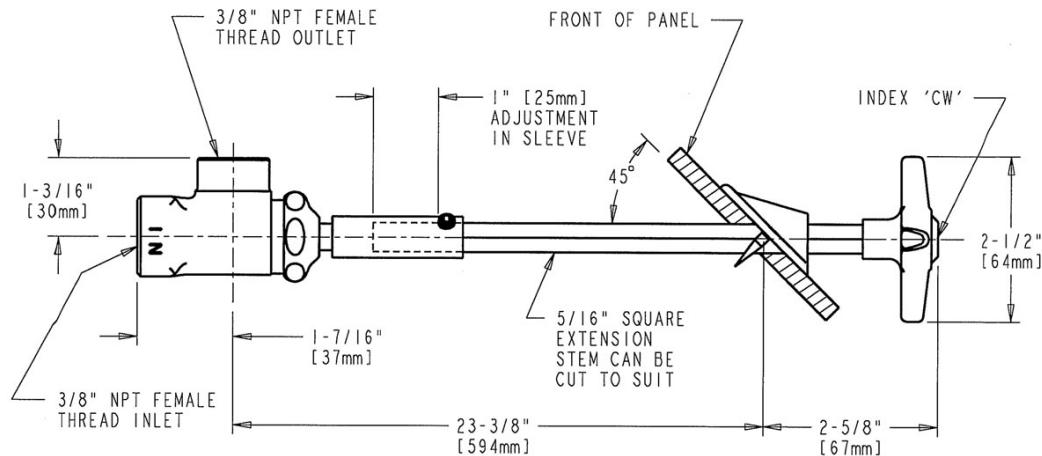

Submitted as Shown Submitted with Variations

Date _____

Architect/Engineer Specification

Chicago Faucets No. 962-VOACP, Laboratory Remote Valve, chrome plated. 2-1/2" metal, vandal-proof, cross handle with eight-point, tapered broach and button indexed "CW". Slow compression rebuildable cartridge, opens and closes 360° for fine adjustment, closes with water pressure, features square, tapered stem. 3/8"-18 NPT male thread inlet. Includes wall flange and extension rod.