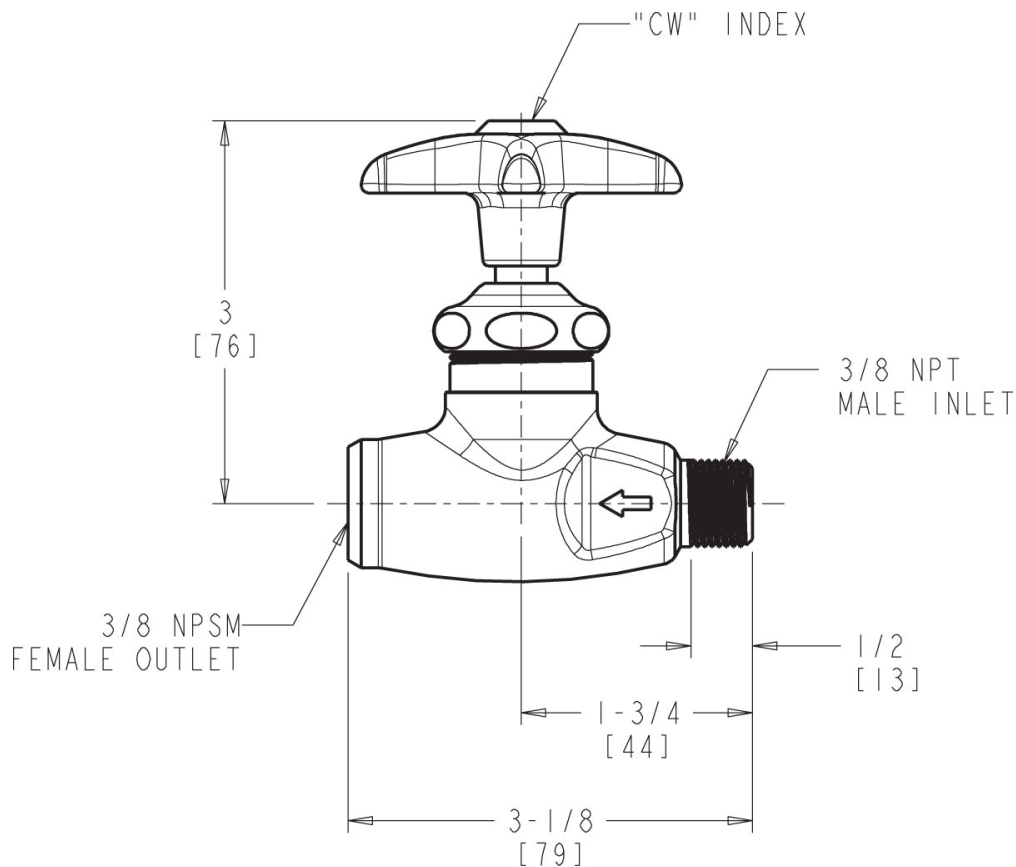

900 Series Lab Fittings

937-LEO

Product Type

Straight laboratory water valve

Features & Specifications

- Less Outlet
- Vandal Proof 2-1/2" cross handle with button indexed 'CW'
- Slow compression operating cartridge, left-hand
- Complies with the requirements of the Buy American Act of 1933.

Submitted as Shown Submitted with Variations

Date _____

Architect/Engineer Specification

Chicago Faucets No. 937-LEO, Laboratory Water Valve, chrome plated. 2-1/2" metal, vandal-proof, cross handle with eight-point, tapered broach and button indexed "CW". Slow compression rebuildable cartridge, opens and closes 360° for fine adjustment, closes with water pressure, features square, tapered stem. 3/8"-18 NPT male thread inlet. Mounting hardware included.