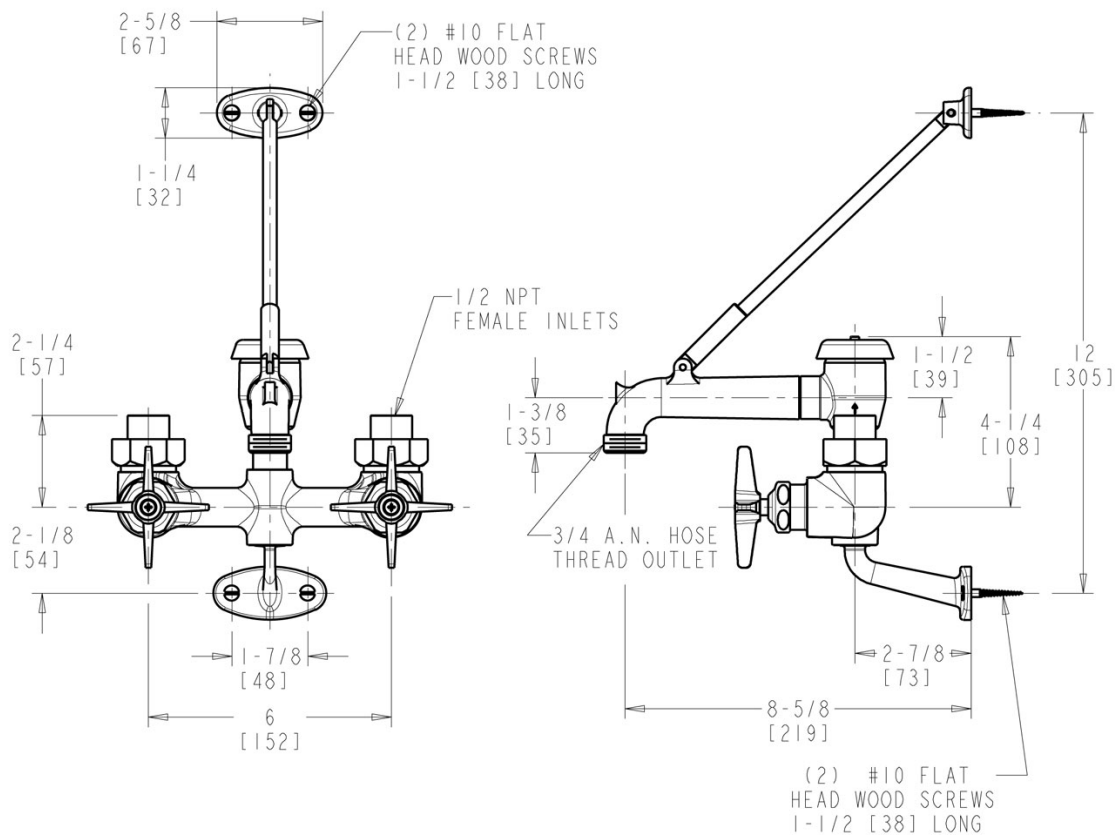

Manual Sink Faucets 835-XKRCF

Product Type

Wall-mounted manual faucet with 6" centers

Features & Specifications

- Handles include color-coded index
- 6" fixed centers
- Vandal Proof 3" cross handle
- Ceramic 1/4-turn operating cartridge, left-hand
- Vacuum breaker assembly
- Complies with the requirements of the Buy American Act of 1933.

Contractor _____

Submitted as Shown Submitted with Variations

Date _____

Architect/Engineer Specification

Chicago Faucets No. 835-XKRCF, Service Sink Faucet for hot and cold water, exposed wall-mount, rough chrome plated. Top-mounted supplies with 6" fixed centers. Rigid spout with vacuum breaker, pail hook, and wall brace, 5-3/4" center-to-center. 3" metal cross handles with eight-point, tapered broach and secured blue and red index buttons. Ceramic quarter-turn cartridge, features square, tapered stem. 1/2" NPSM supply inlets and coupling nut for 3/8" or 1/2" flexible riser. NOTE: Atmospheric vacuum breaker is NOT intended for continuous pressure applications.