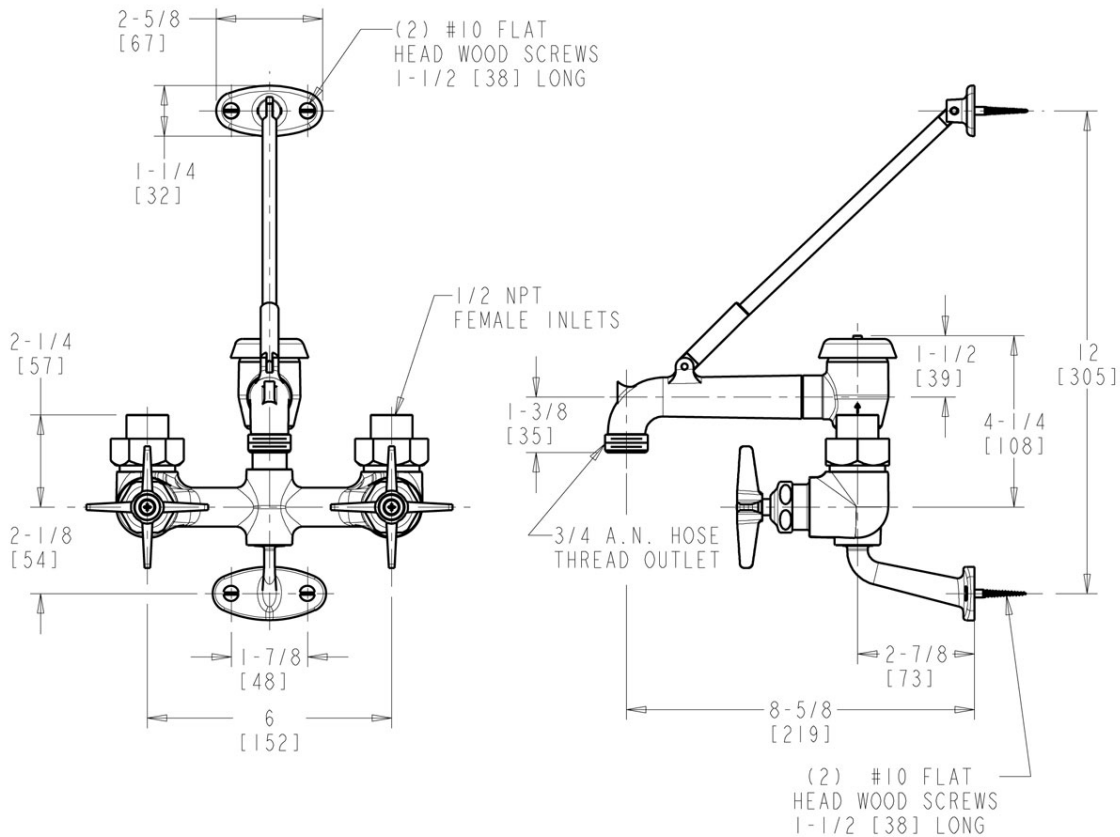

Manual Sink Faucets 835-XKCP

Product Type

Wall-mounted manual faucet with 6" centers

Features & Specifications

- Handles include color-coded index
- 6" fixed centers
- Vandal Proof 3" cross handle
- Ceramic 1/4-turn operating cartridge, left-hand
- Vacuum breaker assembly
- Complies with the requirements of the Buy American Act of 1933.

Contractor _____

Submitted as Shown Submitted with Variations

Date _____

Architect/Engineer Specification

Chicago Faucets No. 835-XKCP, Service Sink Faucet for hot and cold water, exposed wall-mount, chrome plated. Top-mounted supplies with 6" fixed centers. Rigid spout with vacuum breaker, pail hook, and wall brace, 5-3/4" center-to-center. 3" metal cross handles with eight-point, tapered broach and secured blue and red index buttons. Ceramic quarter-turn cartridge, features square, tapered stem. 1/2" NPT female thread, top-mounted supply inlets. 3/4" male hose thread outlet. NOTE: Atmospheric vacuum breaker is NOT intended for continuous pressure applications.