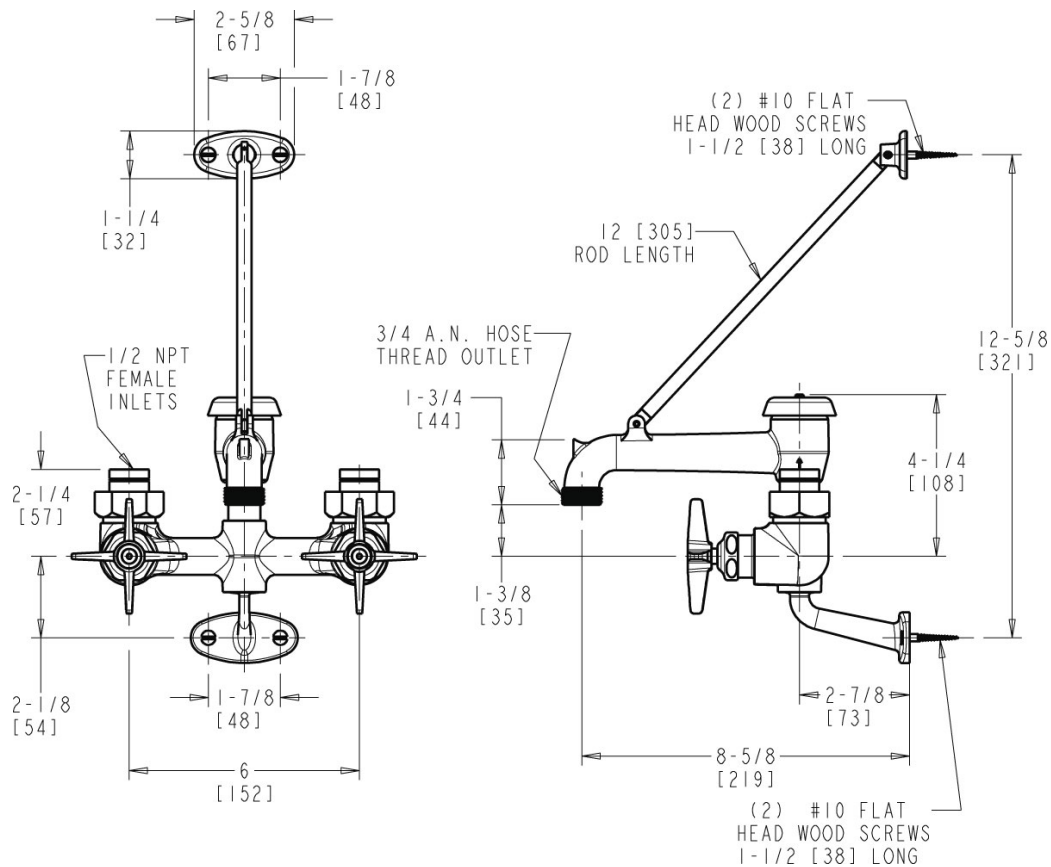

Manual Sink Faucets 835-XKCCP

Product Type

Wall-mounted manual faucet with 6" centers

Features & Specifications

- Handles include color-coded index
- 6" fixed centers
- Vandal Proof 3" cross handle
- Ceramic 1/4-turn operating cartridge with integrated check valve, left-hand
- Vacuum breaker assembly
- Complies with the requirements of the Buy American Act of 1933.

Contractor _____

Submitted as Shown Submitted with Variations

Date _____

Architect/Engineer Specification

Chicago Faucets No. 835-XKCCP, Service Sink Faucet for hot and cold water, exposed wall-mount, chrome plated. Top-mounted supplies with 6" fixed centers. Rigid spout with vacuum breaker, pail hook, and wall brace, 5-3/4" center-to-center. 3" metal cross handles with eight-point, tapered broach and secured blue and red index buttons. Ceramic quarter-turn cartridge with integrated check valve, features square, tapered stem. 1/2" NPT female thread, top-mounted supply inlets. 3/4" male hose thread outlet. NOTE: Atmospheric vacuum breaker is NOT intended for continuous pressure applications.