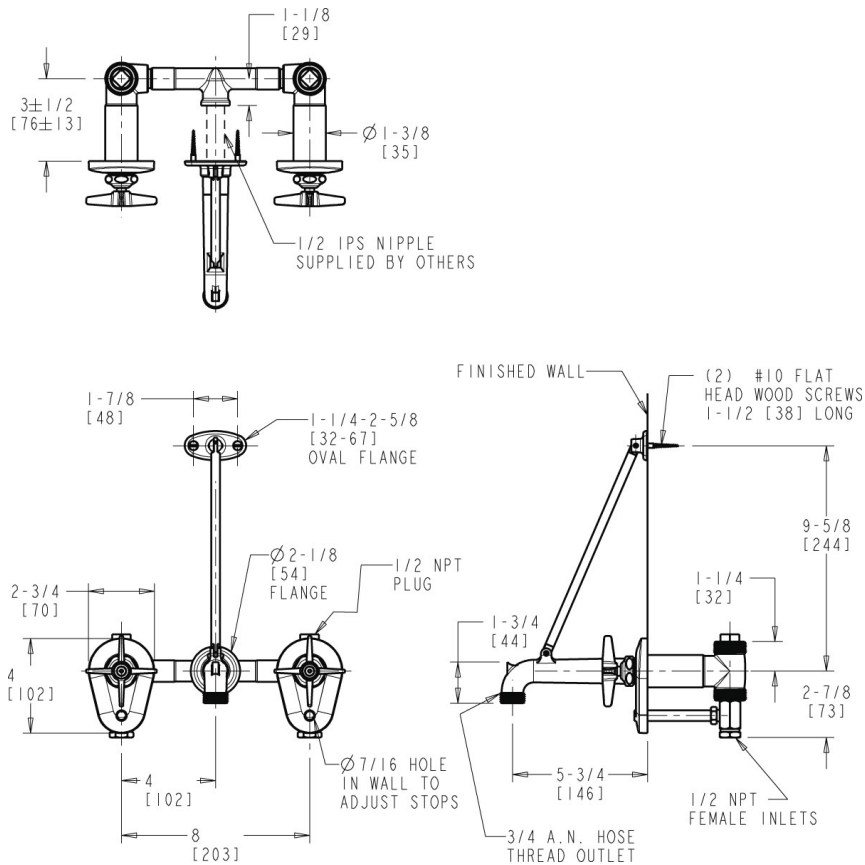

Engineer \_\_\_\_\_

Contractor \_\_\_\_\_

Submitted as Shown

Submitted with Variations

Date \_\_\_\_\_

**Architect/Engineer Specification**

Chicago Faucets No. 782-ISXKCCP, Sink Faucet for hot and cold water, concealed wall-mount for 8" fixed centers, chrome plated. Integral, cast brass spout with pail hook and wall brace, 5-3/4" center-to-center. 3" metal cross handles with eight-point, tapered broach and secured blue and red index buttons. Ceramic quarter-turn cartridge with integrated check valve, features square, tapered stem. Stop Valve. 1/2" NPT female thread inlets. 3/4" male hose thread outlet. This product is tested and certified to industry standards: ASME A112.18.1/CSA B125.1, and Certified to NSF/ANSI 61, Section 9.