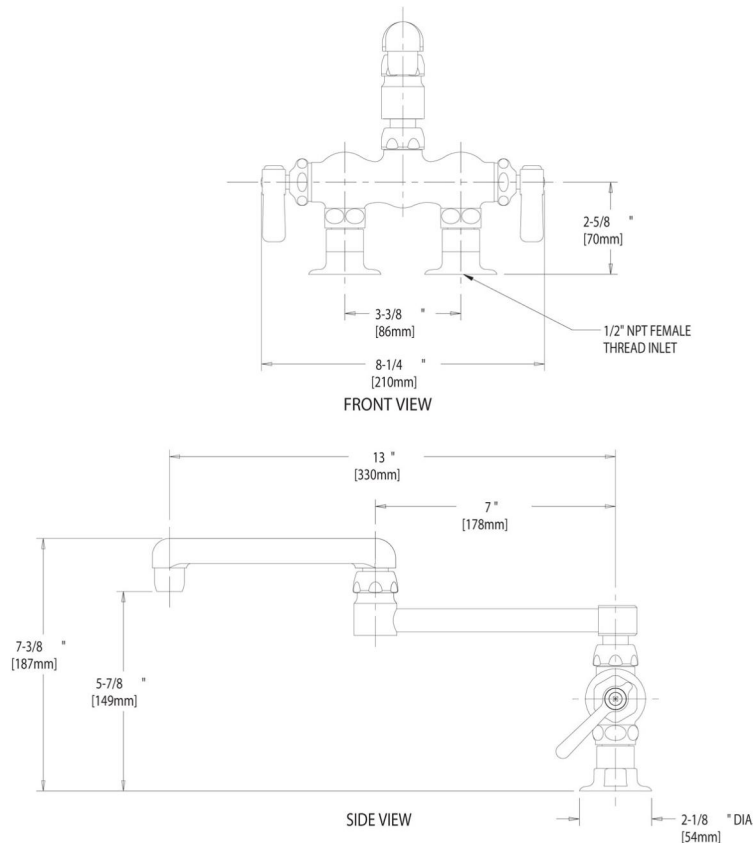

Manual Sink Faucets 772-DJ13CP

Product Type

Deck-mounted manual faucet with 3-3/8" centers

Features & Specifications

- 3-3/8" fixed centers
- 13" double-jointed swing spout
- Pressure compensating Softflo aerator
- Vandal Proof 2-3/8" lever handle
- Quatern™ compression operating cartridge, right-hand
- Quatern™ compression operating cartridge, left-hand

Contractor _____

Submitted as Shown Submitted with Variations

Date _____

Architect/Engineer Specification

Chicago Faucets No. 772-DJ13CP, Sink Faucet for hot and cold water, deck-mounted with 3-3/8" fixed centers, chrome plated. Double-jointed swing spout, 13" center-to-center. 2.2 GPM (8.3 L/min) pressure compensating Softflo aerator. 2-3/8" metal, vandal-proof, lever handles with sixteen-point, tapered broach and secured blue and red index buttons. Quaturn™ rebuildable compression cartridge, opens and closes 90°, closes with water pressure, features square, tapered stem. Straight 2" inlet supply arm with integral flange and 1/2" NPT female thread inlet.