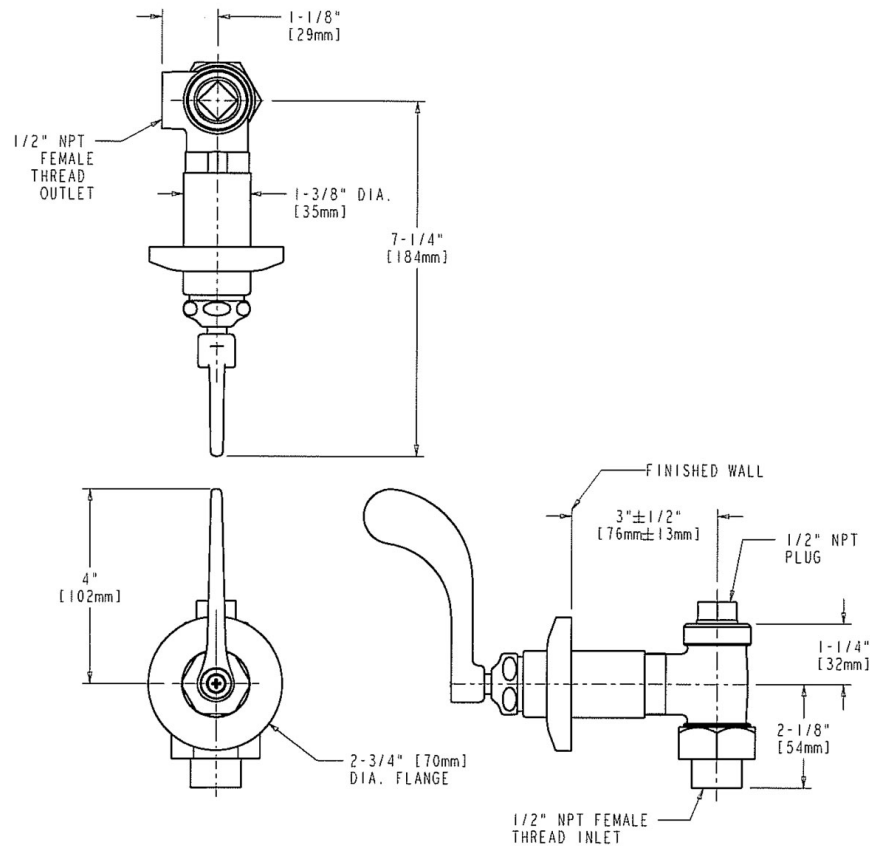

Remote Valves

769-317COLDCP

Product Type

Remote angle valve

Features & Specifications

- Vandal Proof 4" wristblade handle

Performance Specification

- Rated Operating Pressure: 20-125 PSI
- Rated Operating Temperature: 40-140°F

Architect/Engineer Specification

Chicago Faucets No. 769-317COLDCP, Concealed Angle Valve for cold water, chrome plated. 4" metal, vandal-proof, wristblade handle with sixteen-point, tapered broach and secured, blue index button. Slow compression rebuildable cartridge, opens and closes 360° for fine adjustment, closes with water pressure, features square, tapered stem. 1/2" NPT female thread inlet. 1/2" NPT female thread outlet.