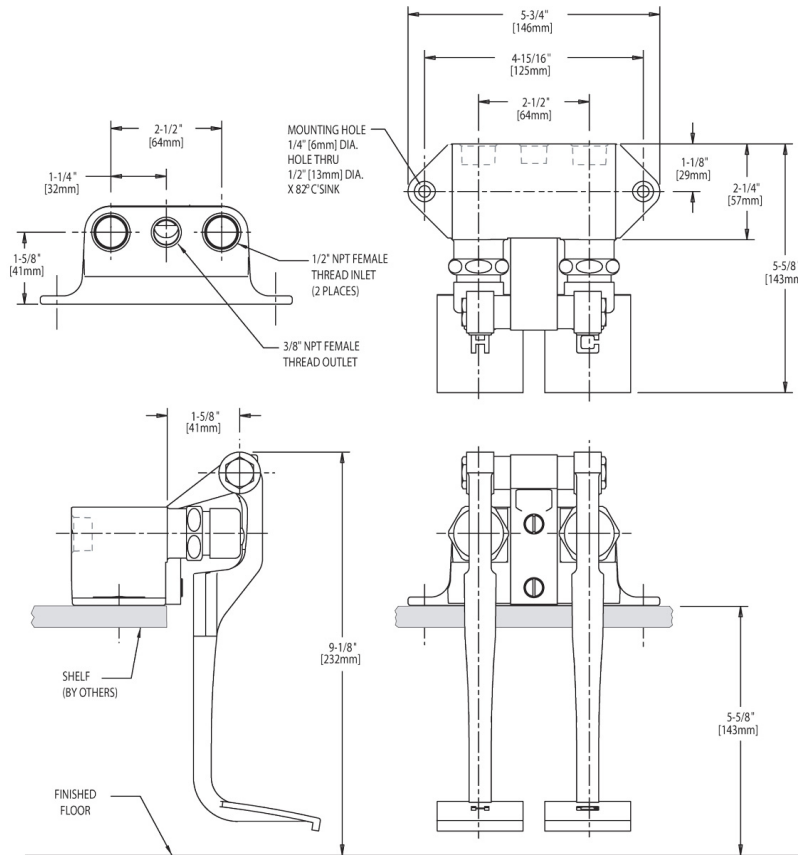

Chicago Faucets No. 625-LPCP, Pedal Box Fitting for hot and cold water, with long pedals, chrome plated. NAIAD rebuildable self-closing metering cartridge, immediate shut-off, opens with push. Two 1/2" NPT female thread inlets. 3/8" NPT female thread outlet. Mounts 5-5/8" above floor. This product is tested and certified to industry standards: ASME A112.18.1/CSA B125.1, and Certified to NSF/ANSI 61, Section 9.