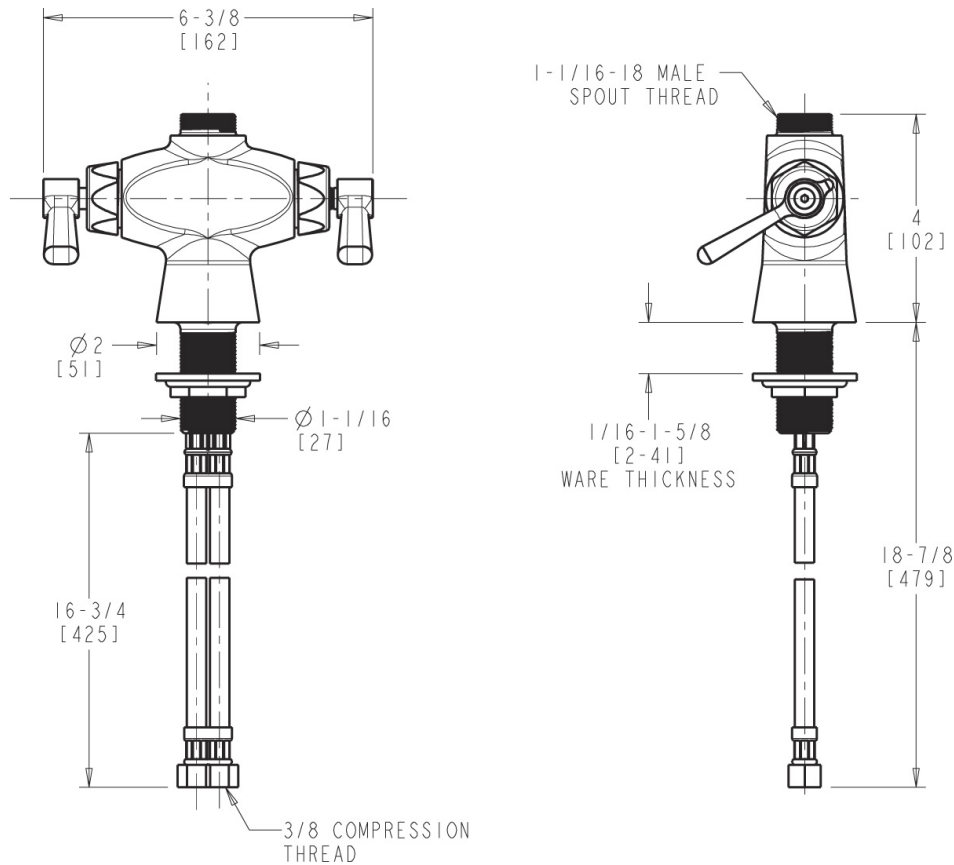

Manual Sink Faucets 50-LESXKAB

Product Type

Deck-mounted manual faucet, single-hole mounting

Features & Specifications

- Handles include color-coded index
- Single-hole
- Less Spout
- Vandal Proof 2-3/8" lever handle
- Ceramic 1/4-turn operating cartridge, right-hand
- Ceramic 1/4-turn operating cartridge, left-hand
- ECAST® design provides durable cast brass construction with total lead content equal to or less than 0.25% by weighted average
- Complies with the requirements of the Buy American Act of 1933.
- CFNow! Item Ships in 3 Days

Architect/Engineer Specification

Chicago Faucets No. 50-LESXKAB, Sink Faucet for hot and cold water, single-hole deck mount, chrome plated. 2-3/8" metal, vandal-proof, lever handles with sixteen-point, tapered broach and secured blue and red index buttons. Ceramic quarter-turn cartridge, features square, tapered stem. Flexible supply hoses with 3/8" compression fitting. ECAST® construction with less than 0.25% lead content by weighted average.