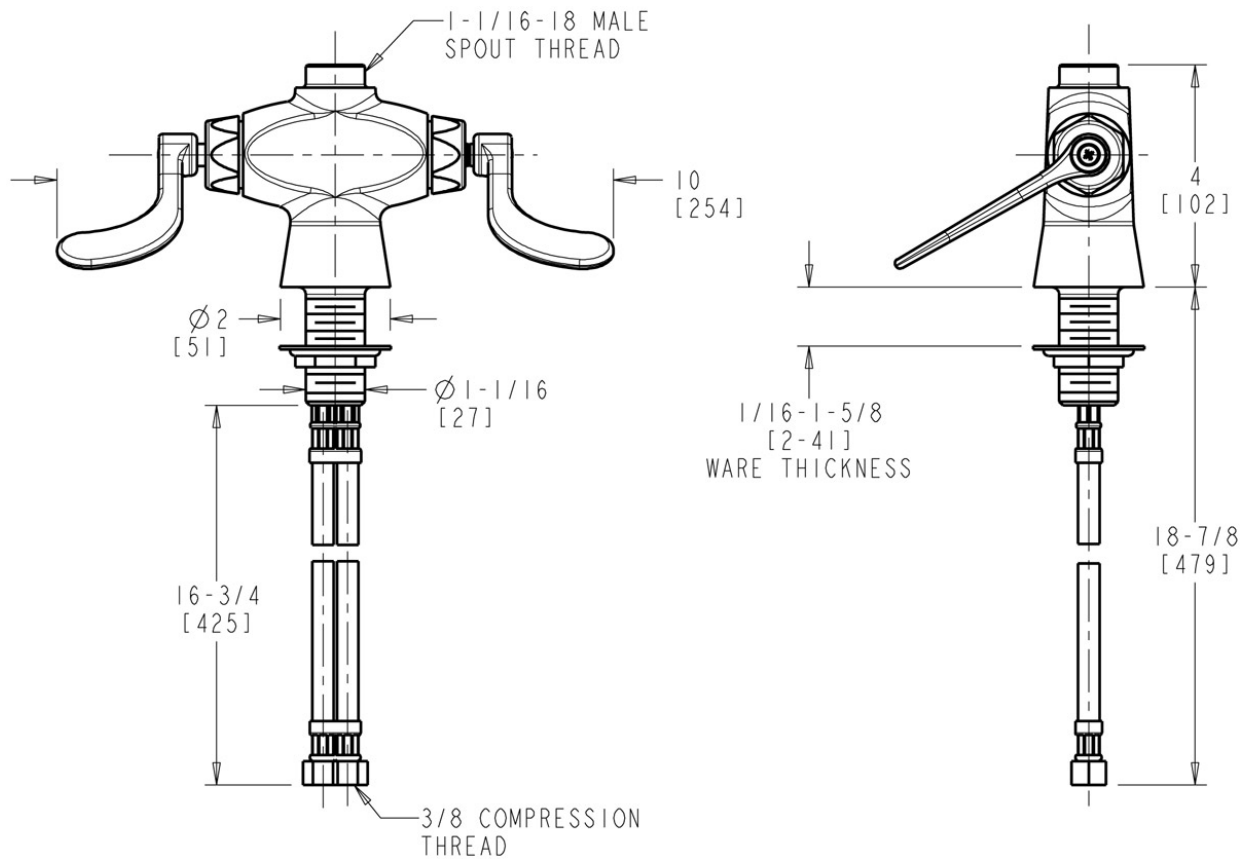

Manual Sink Faucets 50-LES317XKAB

Product Type

Deck-mounted manual faucet, single-hole mounting

Features & Specifications

- Handles include color-coded index
- Single-hole
- Less Spout
- Vandal Proof 4" wristblade handle
- Ceramic 1/4-turn operating cartridge, right-hand
- Ceramic 1/4-turn operating cartridge, left-hand
- ECAST® design provides durable cast brass construction with total lead content equal to or less than 0.25% by weighted average
- Complies with the requirements of the Buy American Act of 1933.
- CFNow! Item Ships in 3 Days

Architect/Engineer Specification

Chicago Faucets No. 50-LES317XKAB, Sink Faucet for hot and cold water, single-hole deck mount, chrome plated. 4" metal, vandal-proof, wristblade handles with sixteen-point, tapered broach and secured blue and red index buttons. Ceramic quarter-turn cartridge, features square, tapered stem. Flexible supply hoses with 3/8" compression fitting. ECAST® construction with less than 0.25% lead content by weighted average.