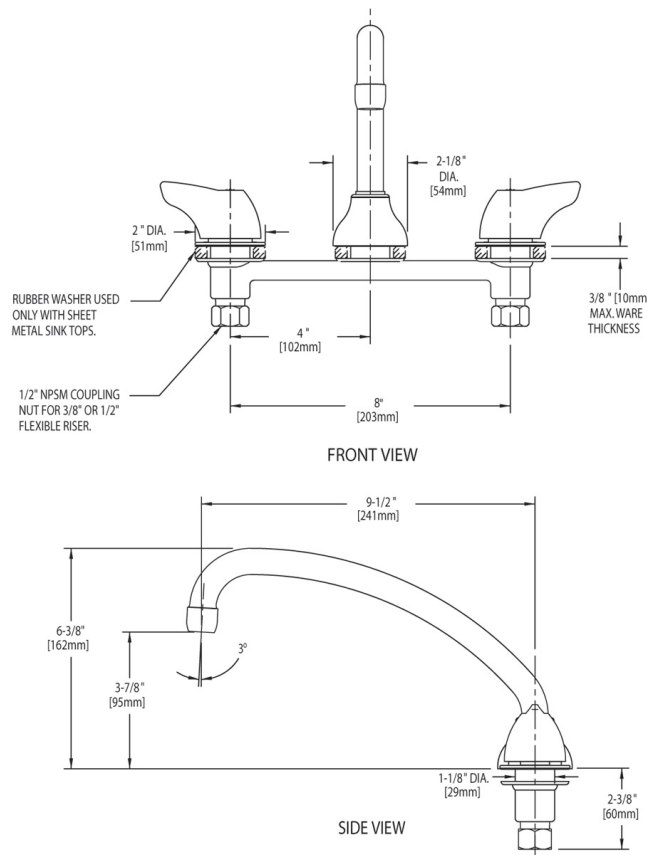

## Features & Specifications

---

- 8" fixed centers
- 9-1/2" swing tube spout with integral flange
- Pressure compensating Softflo aerator
- Vandal Proof 2" canopy single-wing handle
- Quatern™ compression operating cartridge, right-hand
- Quatern™ compression operating cartridge, left-hand

## Architect/Engineer Specification

Chicago Faucets No. 1888-CP, Sink Faucet for hot and cold water, mounts to stainless steel deck with 8" fixed centers. Chrome plated. Swing tube spout with integral flange, 9-1/2" center-to-center. 2.2 GPM (8.3 L/min) pressure compensating Softflo aerator. 2" metal, vandal-proof, canopy, single-wing handles with secured blue and red index buttons. Quatum™ rebuildable compression cartridge, opens and closes 90°, closes with water pressure, features square, tapered stem. 1/2" NPSM supply inlets and coupling nut for 3/8" or 1/2" flexible riser.