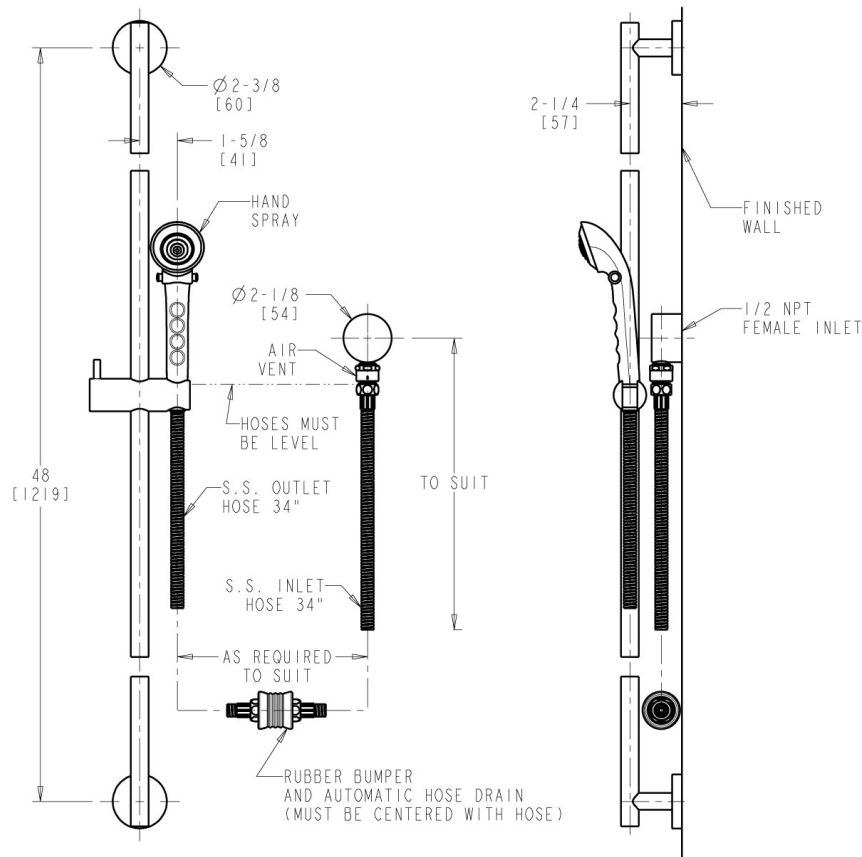

Engineer \_\_\_\_\_

Contractor \_\_\_\_\_

Submitted as Shown

Submitted with Variations

Date \_\_\_\_\_

**Architect/Engineer Specification**

Chicago Faucets No. 153-LADCP, Auto-Drain™ hose assembly, 1.5 GPM (5.7 L/min) hand spray with pause control; two 34" stainless steel hoses with automatic hose drain and 48" wall-mounted slide bar with hand spray holder. Must be used in combination with inline check valves to comply with ASSE 1014. This product meets ADA ANSI/ICC A117.1 requirements.