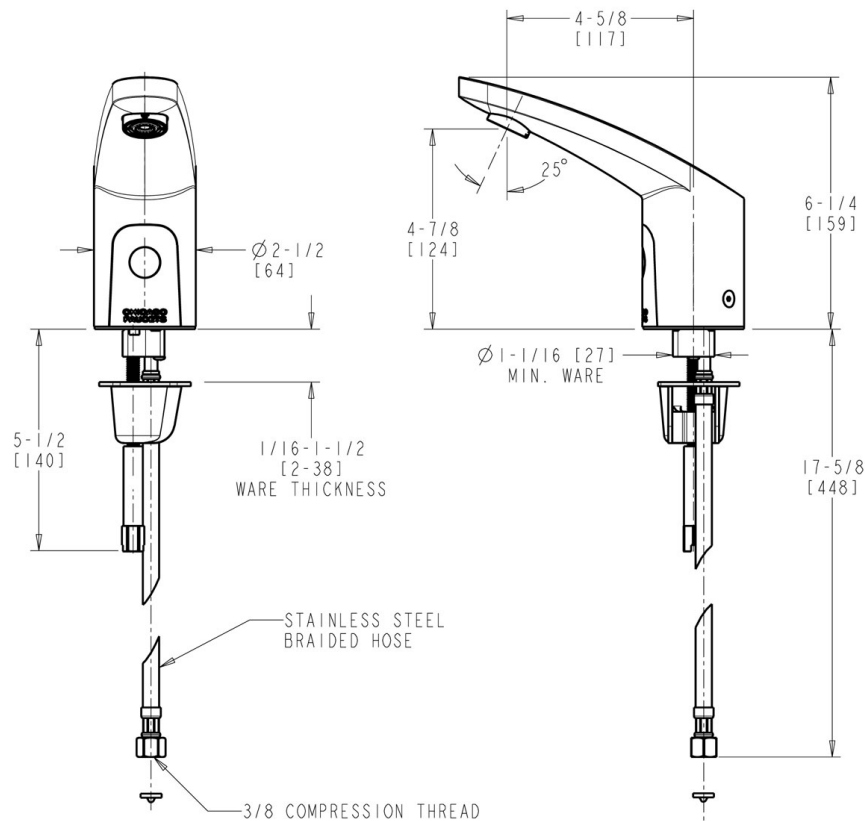

Date _____

*No
Image
Available*

Architect/Engineer Specification

Chicago Faucets No. 116.405.21.1, Electronic lavatory faucet with dual-beam infrared sensor, chrome plated. Single-hole deck mount. Accessory pre-pack with 0.5 GPM (1.9 L/min) vandal-proof outlet and vandal-proof key. Single supply for tempered water. 6-volt lithium CRP2 battery included.