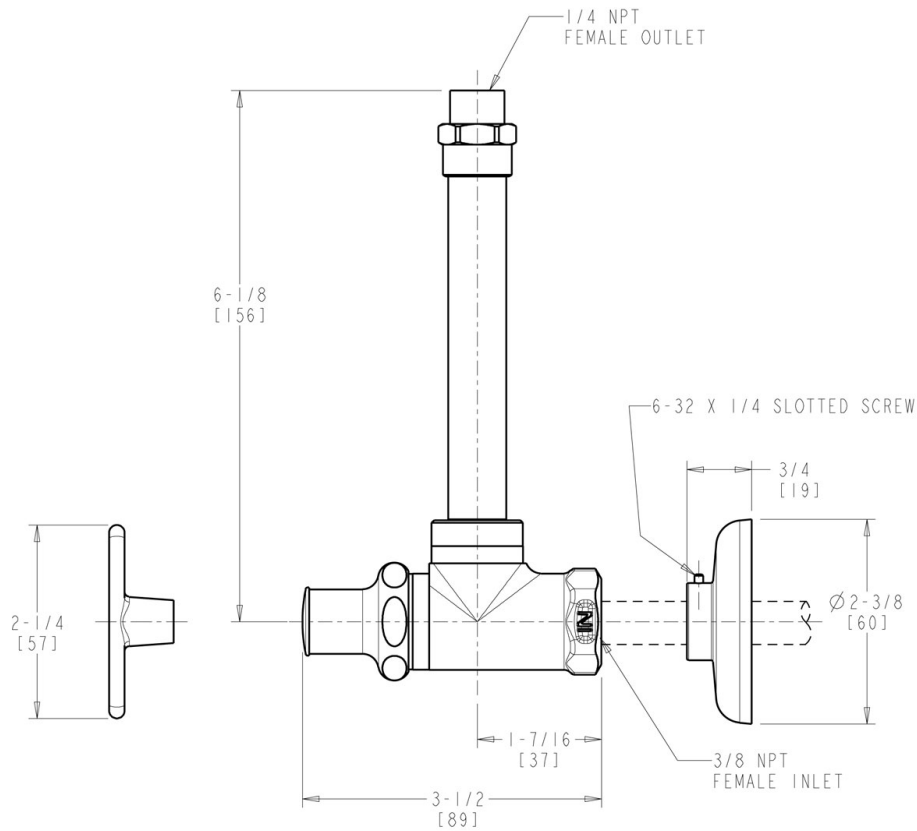

Stops & Supplies

1010-1003-3CP

Product Type

Angle stop

Features & Specifications

- Vandal Proof 2-1/4" tee handle

Performance Specification

- Rated Operating Pressure: 20-125 PSI
- Rated Operating Temperature: 40-140°F

Chicago Faucets No. 1010-1003-3CP, Angle Stop Fitting with supply tube and loose key, chrome plated. 2-1/4" metal tee handle with square, tapered broach. Slow compression rebuildable cartridge, opens and closes 360° for fine adjustment, closes with water pressure, features square, tapered stem. 3/8" NPT female thread inlet. Slip wall flange with set screw. Rigid supply riser with 1/4" NPT female outlet.