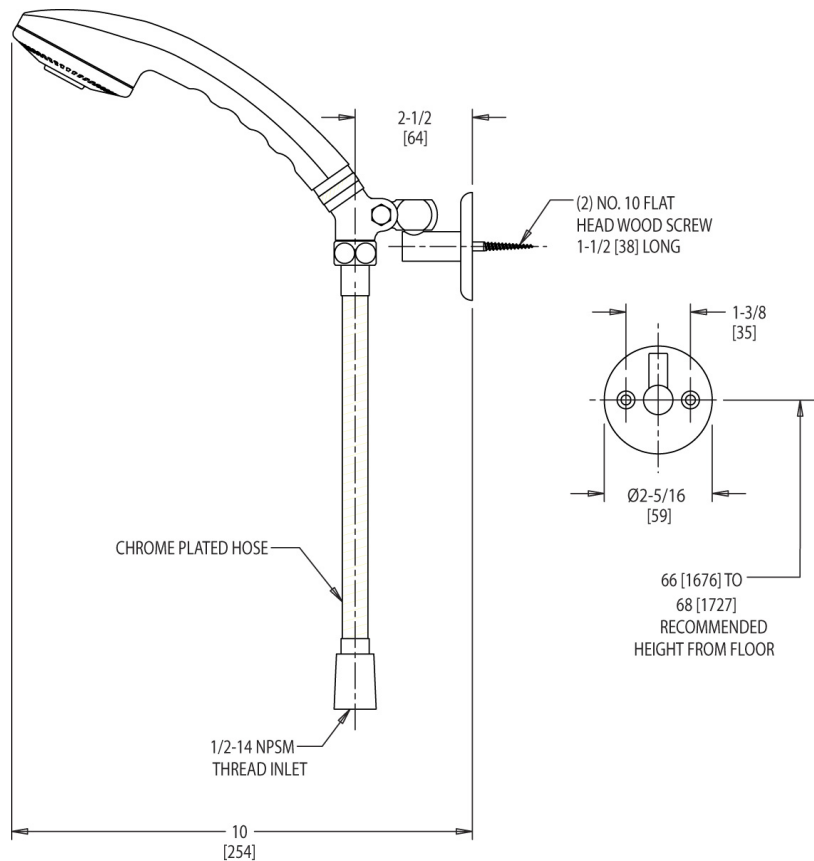

### Features & Specifications

---

- 1/2" NPSM female thread inlet

Contractor \_\_\_\_\_

Submitted as Shown

Submitted with Variations

Date \_\_\_\_\_

**Architect/Engineer Specification**

Chicago Faucets No. 150-CP, Shower Hand Spray Wall Mounted Hand Shower Fitting, chrome plated. 1/2" NPSM female thread inlet. Hand spray included. 60" chrome plated stainless steel hose.