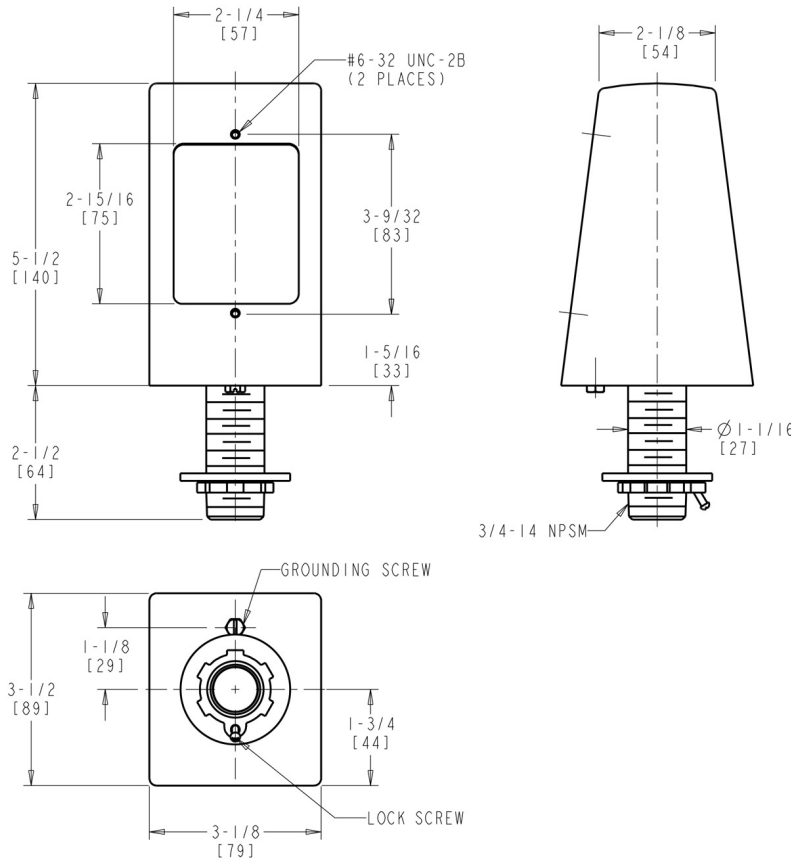

Engineer \_\_\_\_\_

Contractor \_\_\_\_\_

Submitted as Shown       Submitted with Variations

Date \_\_\_\_\_

**Architect/Engineer Specification**

Chicago Faucets No. 1310-WHT, Single Gang, Single Face Electrical Outlet Box. 3/4 NPSM male mounting shank assembly, mounting shank nut with lock screw, electrical grounding screw at bottom of box. For 120 volt service, Aluminum Construction, White Powder Coat Finish.