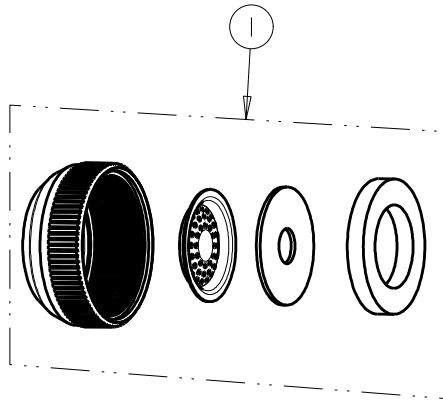

# REPAIR PARTS

BY: JAR    DATE: 03-14-19  
CHK: ~~JAR~~    REV:

FITTING NO.

**SP4018KJKCP**

SUBMITTED MODEL NO.

ITEM NO.

ITEM	PART NO.	DESCRIPTION
1	233-PPJKNF	PRE-PACK, SPRAY OUTLET
2	SP4136JKCP	WALL HOOK