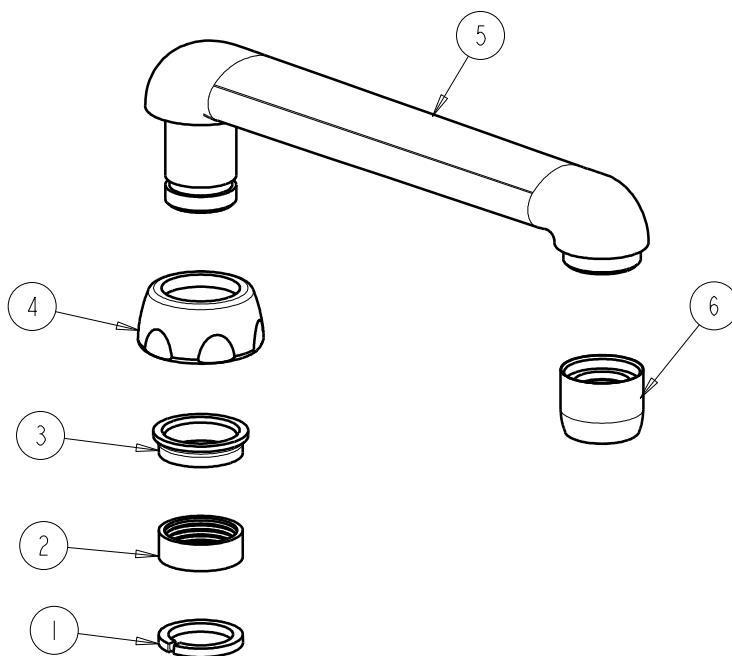

CHICAGO FAUCETS
 a Geberit company

2100 South Clearwater Drive
 Des Plaines, IL 60018
 Phone: 847-803-5000
 Fax: 847-803-5454
 www.chicagofaucets.com

REPAIR PARTS

BY: JAR DATE: 01-17-08
 CHK: *[Signature]* REV: 11-04-09

FITTING NO.

S6JKCP

SUBMITTED MODEL NO.

ITEM NO.

FOR TECHNICAL ASSISTANCE
 1-800-TEC-TRUE (1-800-832-8783)

ITEM	PART NO.	DESCRIPTION
1	1-126JKNF	SPLIT RING
2	1-006JKNF	SPOUT PACKING
3	1-104JKNF	SPOUT GLAND
4	1100-208JKCP	NUT, SPOUT 1-1/16-18 UNEF
5	---	SPOUT (NOT SOLD SEPERATELY)
6	E3JKCP	SOFTFLO AERATOR OUTLET