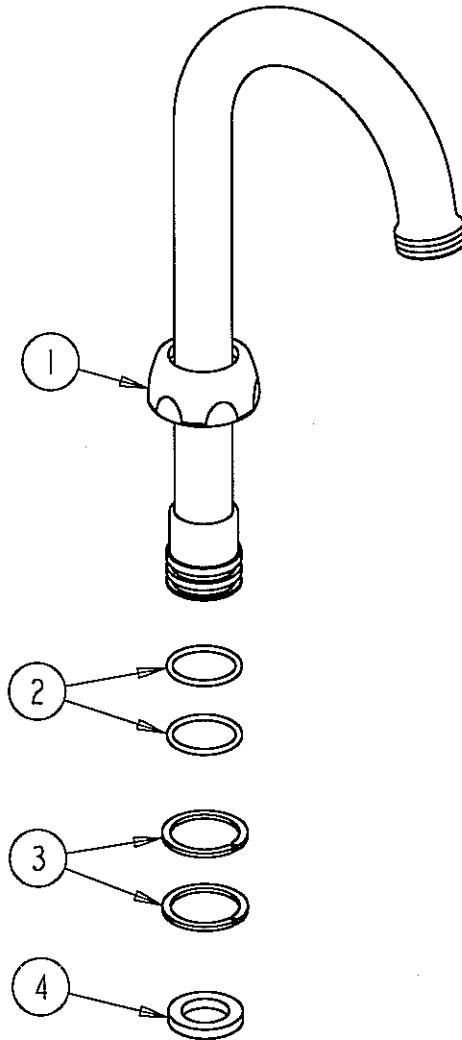

PARTS LIST

FINISH: CHROME OR BRASS
DATE: 2-7-97

GNIA

ITEM NO.	PART NO.	DESCRIPTION
1	1100-208	SPOUT NUT
2	50-035	O-RING
3	50-036	SPLIT WASHER
4	340-004	CELCON WASHER