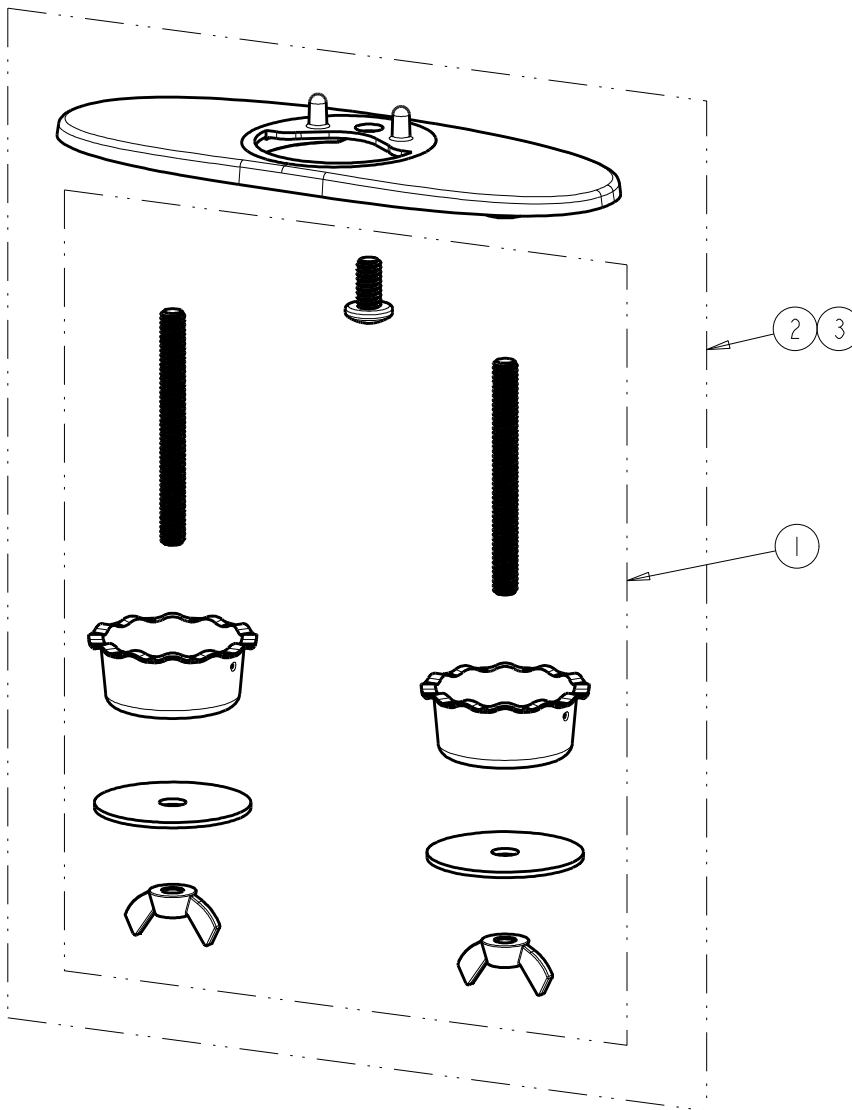

CHK: *JAR* REV:

FITTING NO.

SEE SCHEDULE

SUBMITTED MODEL NO.

ITEM NO.

SCHEDULE

FITTING NO.	FINISH
EQ-A12-KJKCP	CHROME PLATE
EQ-A12-KJKBN	PVD BRUSHED NICKEL FINISH

ITEM	PART NO.	DESCRIPTION
1	243.181.00.1	KIT, HARDWARE FOR EQ COVER PLATES
2	EQ-A12-KJKCP	KIT, 4" COVER PLATE - EQ CURVED/HIGHARC
3	EQ-A12-KJKBN	KIT, 4" COVER PLATE-EQ CURVED/HIGHARC