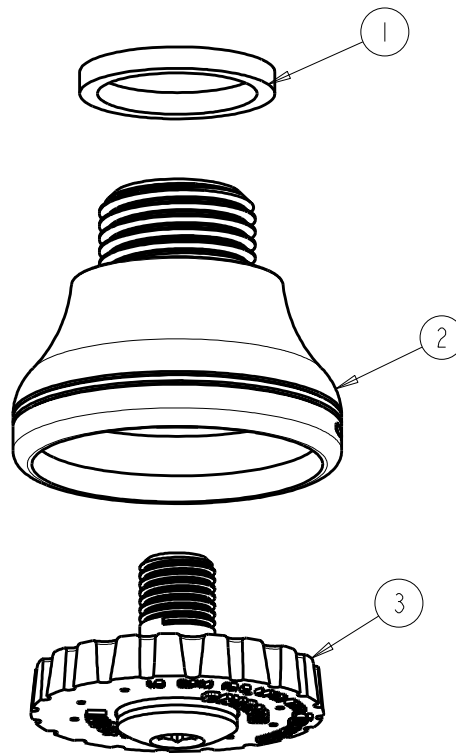

# REPAIR PARTS

BY: SID DATE: 09-30-20  
CHK: *JR* REV:

FITTING NO.

E4JKABCP

SUBMITTED MODEL NO.

ITEM NO.

**FOR TECHNICAL ASSISTANCE**  
1-800-TEC-TRUE (1-800-832-8783)

ITEM	PART NO.	DESCRIPTION
1	229-003JKABNF	WASHER
2	-----	OUTLET, ROSE SPRAY 1.5 GPM
3	224-009KJKABBNF	SCREW ASSEMBLY