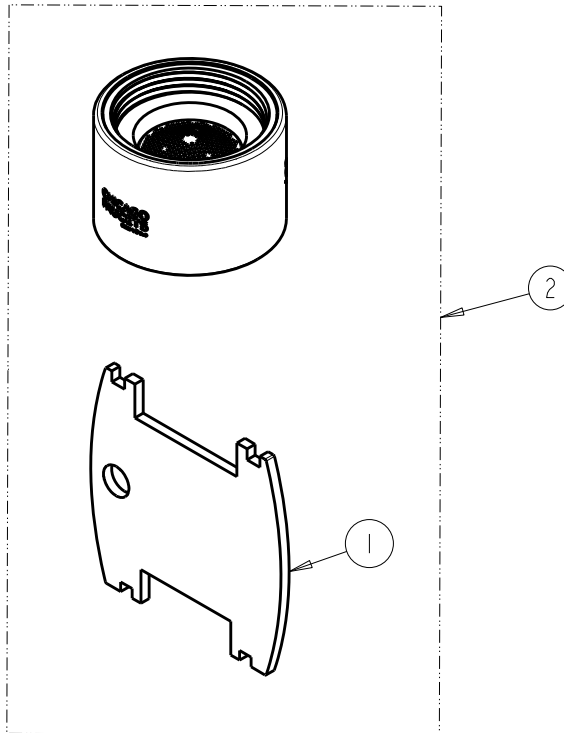

**CHICAGO
FAUCETS** 

a Geberit company

2100 South Clearwater Drive
Des Plaines, IL 60018
Phone: 847-803-5000
Fax: 847-803-5454
www.chicagofaucets.com

REPAIR PARTS

FITTING NO.

E2805-5JKABCP

SUBMITTED MODEL NO.

BY: SID DATE: 09-29-21

ITEM NO.

CHK: *gms* REV:

FOR TECHNICAL ASSISTANCE
1-800-TEC-TRUE (1-800-832-8783)

ITEM	PART NO.	DESCRIPTION
1	3-024JKRCF	KEY, VP
2	E2805-5JKABCP	OUTLET VP, SPRAY 0.5 GPM