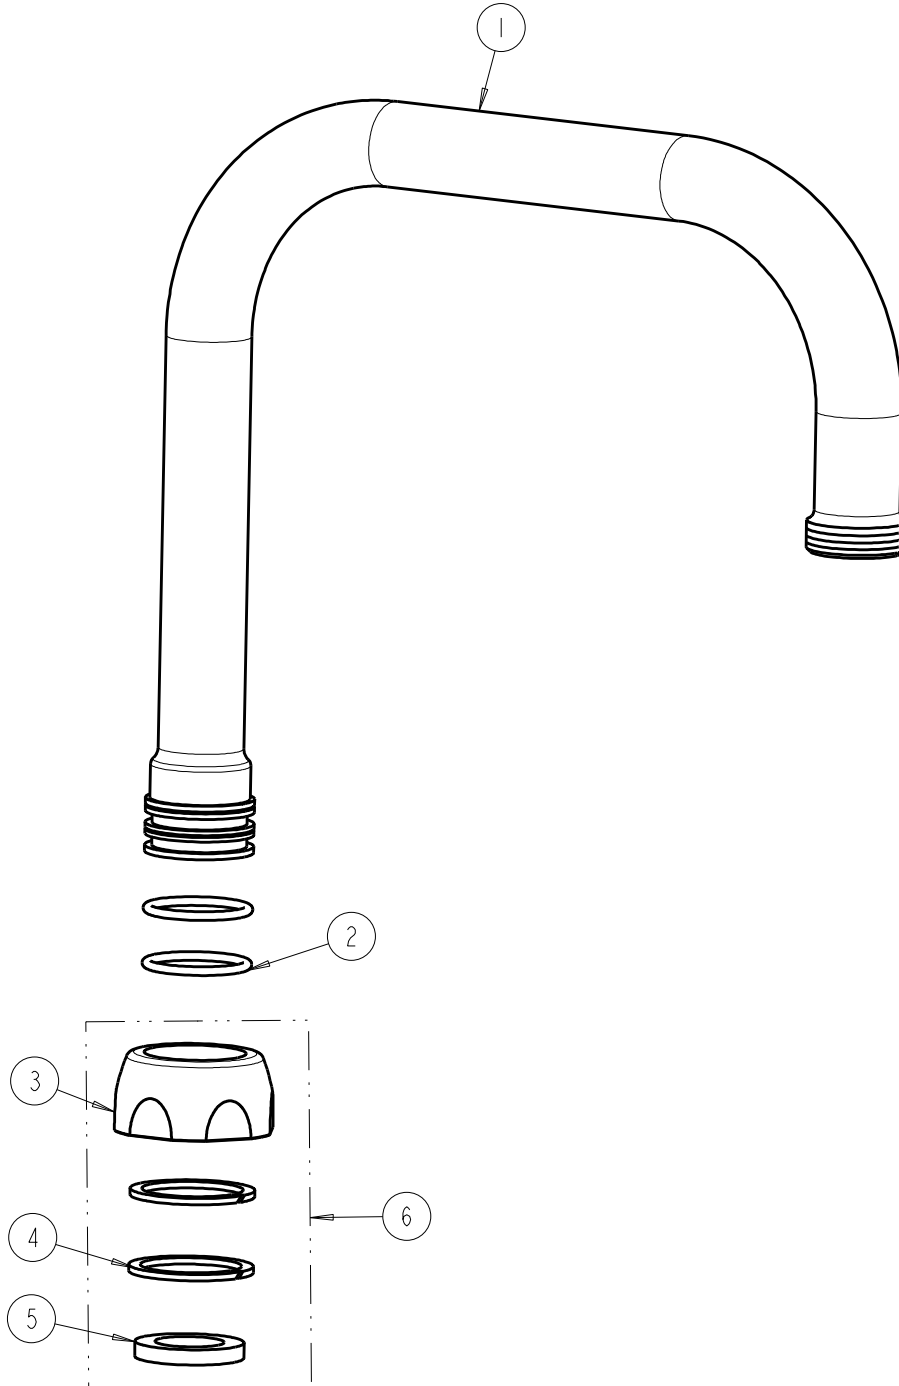

# REPAIR PARTS

BY: SID    DATE: 06-11-15  
CHK: *SR*    REV:

FITTING NO.

**DB6AJKABCP**

SUBMITTED MODEL NO.

ITEM NO.

ITEM	PART NO.	DESCRIPTION
1	-----	DOUBLE BEND TUBE SPOUT
2	50-035JKABNF	O RING 0.739 X .070
3	1100-208JKCP	NUT, SPOUT 1-1/16-18 UNEF
4	50-036JKNF	SPLIT WASHER
5	340-004JKABNF	CELCON WASHER
6	226-TJKABCP	KIT, BAG WASHERS AND NUT