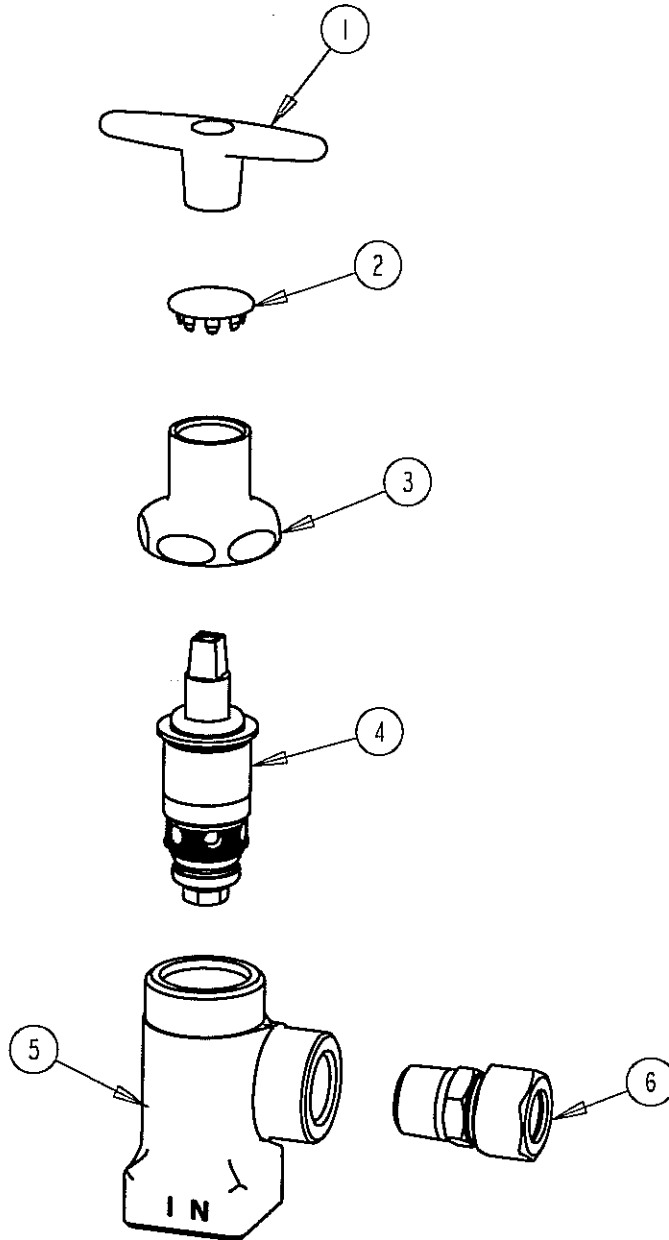

PARTS LIST

BY: SID
CHK'D: SID

CHICAGO FAUCETS
Last As Long As The Building

FINISH: AS SPECIFIED
DATE: 11-25-02

994

ITEM NO.	PART NO.	DESCRIPTION
1	293-006	TEE HANDLE
2	1-144	BUTTON
3	1-246	LOOSE KEY CAP
4	217XTLH	SLO-COMPRESSION UNIT (LH)
5	-----	VALVE BODY (NOT SOLD SEPARATELY)
6	1022-006	COMPRESSION FITTING