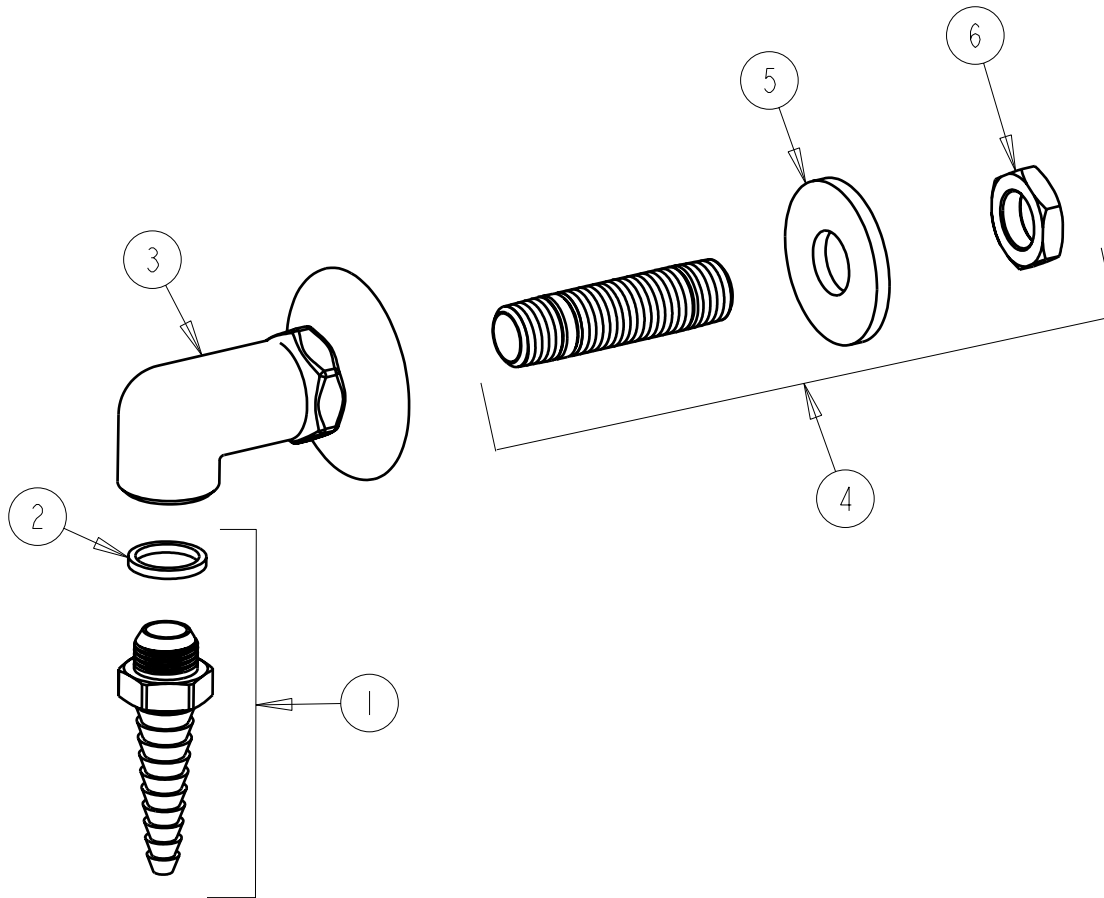

CHICAGO FAUCETS
a Geberit company

2100 South Clearwater Drive
Des Plaines, IL 60018
Phone: 847-803-5000
Fax: 847-803-5454
www.chicagofaucets.com

REPAIR PARTS

BY: JAR DATE: 11-06-07

CHK: *[Signature]* REV:

FITTING NO.

988-WSCP

SUBMITTED MODEL NO.

ITEM NO.

FOR TECHNICAL ASSISTANCE
1-800-TEC-TRUE (1-800-832-8783)

ITEM	PART NO.	DESCRIPTION
1	E7JKCP	SERRATED HOSE NOZZLE
2	229-003JKNF	WASHER
3	988-LESSE7CP	ANGLE SHANK ASSEMBLY
4	979-001KJKRBF	SHANK ASSEMBLY 2-5/8 X 3/8 NPT
5	705-010JKNF	STEEL WASHER
6	705-008JKRBF	NUT